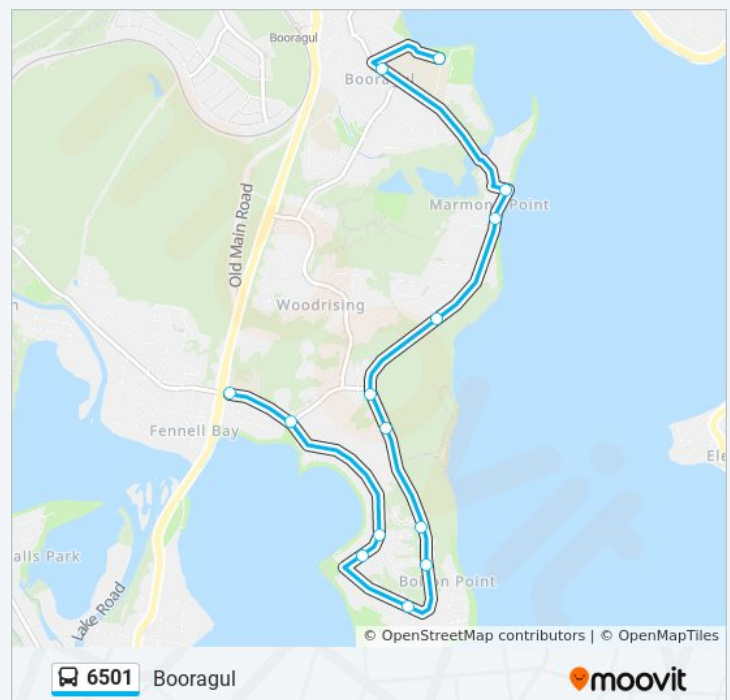

Booragul

Get The App

The 6501 line Booragul has one route. For regular weekdays, their operation hours are:

(1) Booragul: 15:12

Use the Moovit App to find the closest 6501 station near you and find out when is the next 6501 arriving.

Direction: Booragul

14 stops

[VIEW LINE SCHEDULE](#)

Fennell Bay Public School, Bay Rd

Bolton Point Park, Bay Rd

Westlakes Community Church, Bay Rd

Bay Rd at Lochend Pl

Middle Point Rd opp Macquarie St

Marmong St opp Five Island School

First St opp Lake Macquarie High School

6501 Time Schedule

Booragul Route Timetable:

Sunday	Not Operational
Monday	15:12
Tuesday	15:12
Wednesday	15:12
Thursday	15:12
Friday	15:12
Saturday	Not Operational

6501 Info

Direction: Booragul

Stops: 14

Trip Duration: 14 min

Line Summary:

6501 time schedules and route maps are available in an offline PDF at moovitapp.com. Use the [Moovit App](#) to see live bus times, train schedule or subway schedule, and step-by-step directions for all public transit in Sydney.