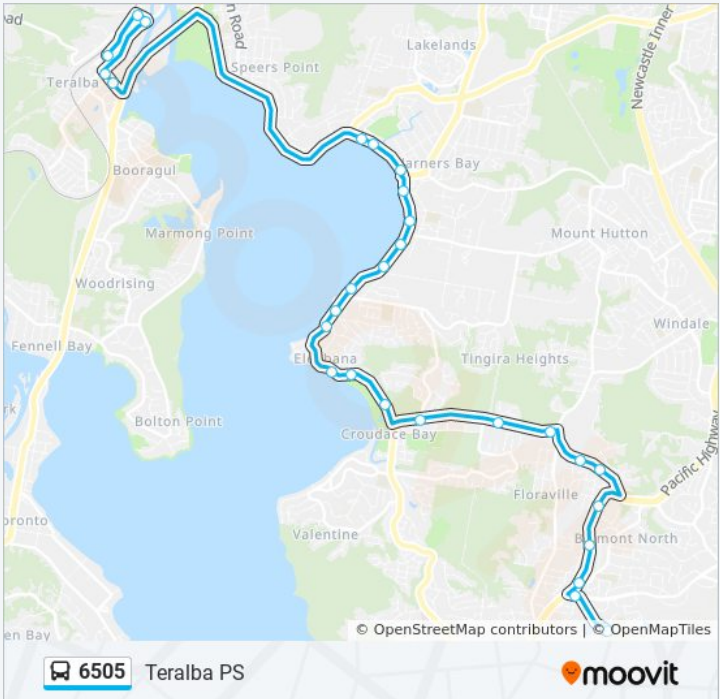

Teralba PS

Get The App

The 6505 line Teralba PS has one route. For regular weekdays, their operation hours are:

(1) Teralba PS: 15:10

Use the Moovit App to find the closest 6505 station near you and find out when is the next 6505 arriving.

Direction: Teralba PS
 29 stops
[VIEW LINE SCHEDULE](#)

- Belmont Christian College, John Fisher Rd
- Belmont Christian College, John Fisher Rd
- Wommara Ave after John Fisher Rd
- Pacific Hwy opp Old Belmont Rd
- Pacific Hwy at Avonlea St
- Pacific Hwy after Avonlea St
- Violet Town Rd at Cambewarra Dr
- Violet Town Rd opp 101
- Tingira Dr after Violet Town Rd
- Tingira Dr opp Cassegrain Cl
- Tingira Dr opp Wyndham Way
- Thomas H Halton Park, Macquarie Dr
- Bareki Rd opp Moani St
- Bareki Rd opp Yerambla Cl
- 17 Bareki Rd
- Macquarie Dr opp Harkins St
- Macquarie Dr opp Glad Gunson Dr
- Macquarie Dr opp Bunya Park
- The Esplanade after Macquarie Dr
- The Esplanade opp Warners Bay Rd
- The Esplanade opp James St
- The Esplanade opp King St

6505 Time Schedule
 Teralba PS Route Timetable:

Sunday	Not Operational
Monday	15:10
Tuesday	15:10
Wednesday	Not Operational
Thursday	Not Operational
Friday	Not Operational
Saturday	Not Operational

6505 Info
Direction: Teralba PS
Stops: 29
Trip Duration: 20 min
Line Summary:

Warner Reserve, The Esplanade

The Esplanade opp Seaman Ave

Anzac Pde opp Teralba Lakeside Caravan Park

Anzac Pde before York St

York St opp Teralba Bowling Club

North St at William St

Teralba Public School, William St