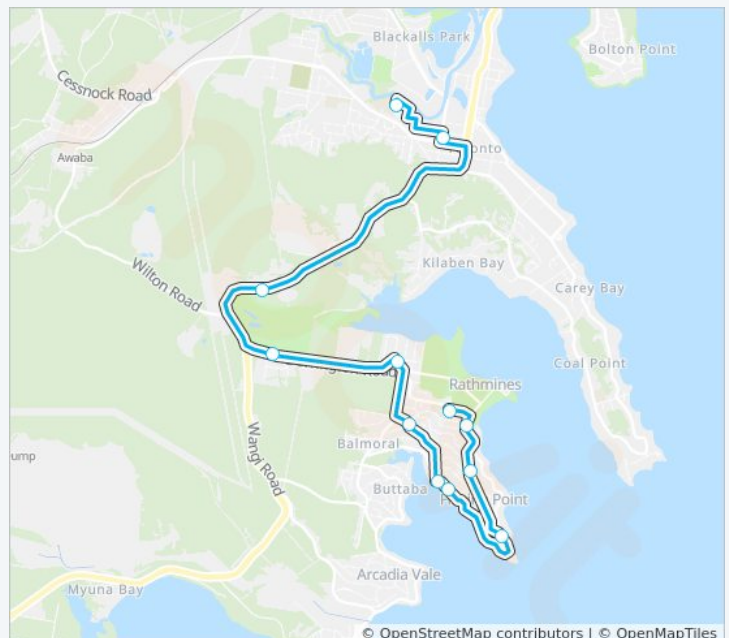

Rathmines PS

Get The App

The 6509 line Rathmines PS has one route. For regular weekdays, their operation hours are:

(1) Rathmines PS: 14:35

Use the Moovit App to find the closest 6509 station near you and find out when is the next 6509 arriving.

Direction: Rathmines PS
12 stops
[VIEW LINE SCHEDULE](#)

- Toronto High School, Field Ave
- Cook St before The Boulevarde
- Wangi Rd opp Toronto Seventh-Day Adventist Church
- Dorrington Rd opp Karoonda Pl
- Rosemary Row at Hillcrest Ave
- Rothley Garden Rd at Secret Corner Rd
- Sealand Rd opp Balmoral Pl
- Sealand Rd before Hereford Rise
- Fishing Point Rd at Sunlight Pde
- Sunlight Pde at Somersham Ave
- Fishing Point Rd at Secret Corner Rd
- Rathmines Public School, Rosemary Row

6509 Time Schedule

Rathmines PS Route Timetable:

Sunday	Not Operational
Monday	14:35
Tuesday	14:10
Wednesday	14:35
Thursday	14:35
Friday	14:35
Saturday	Not Operational

6509 Info

Direction: Rathmines PS

Stops: 12

Trip Duration: 20 min

Line Summary: