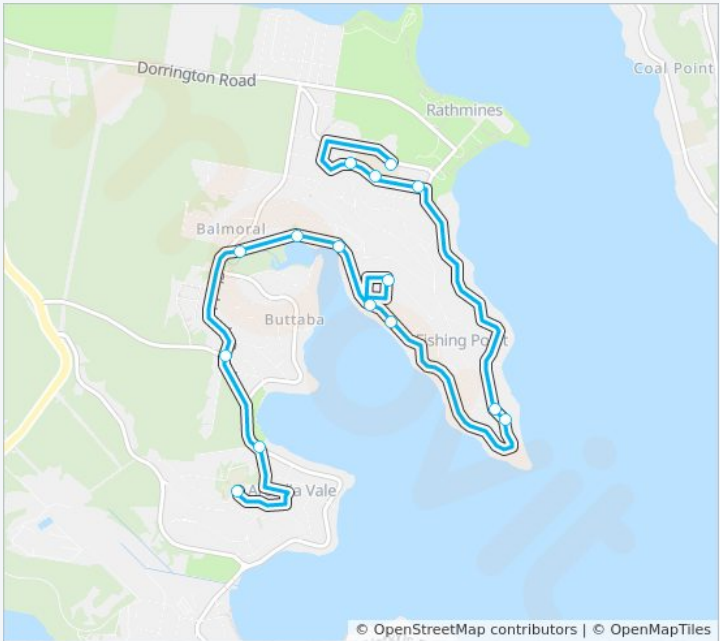

# Rathmines PS to Arcadia Vale

Get The App

The 6527 line Rathmines PS to Arcadia Vale has one route. For regular weekdays, their operation hours are:  
 (1) Arcadia Vale PS: 15:10  
 Use the Moovit App to find the closest 6527 station near you and find out when is the next 6527 arriving.

**Direction: Arcadia Vale PS**  
 15 stops  
[VIEW LINE SCHEDULE](#)

- Rathmines Public School, Rosemary Row
- Secret Corner Rd after Stirling St
- Rathmines Public School, Secret Corner Rd
- Secret Corner Rd before Fishing Point Rd
- Fishing Point Rd opp Sunlight Pde
- 225 Fishing Point Rd
- Sealand Rd opp Hereford Rise
- Sealand Rd at Balmoral Pl
- Glasgow St at Carlisle Row
- Letchworth Pde opp Hamstead Way
- Letchworth Pde opp Lambeth Walk
- Letchworth Pde before Clydebank Rd
- Clydebank Rd at Buttaba Hills Rd
- Illford Ave opp Lisburn St
- Arcadia Vale Public School, Short St

**6527 Time Schedule**  
 Arcadia Vale PS Route Timetable:

Sunday	Not Operational
Monday	15:10
Tuesday	15:10
Wednesday	15:10
Thursday	15:10
Friday	15:10
Saturday	Not Operational

**6527 Info**  
**Direction:** Arcadia Vale PS  
**Stops:** 15  
**Trip Duration:** 18 min  
**Line Summary:**

## Check Live Arrival Times