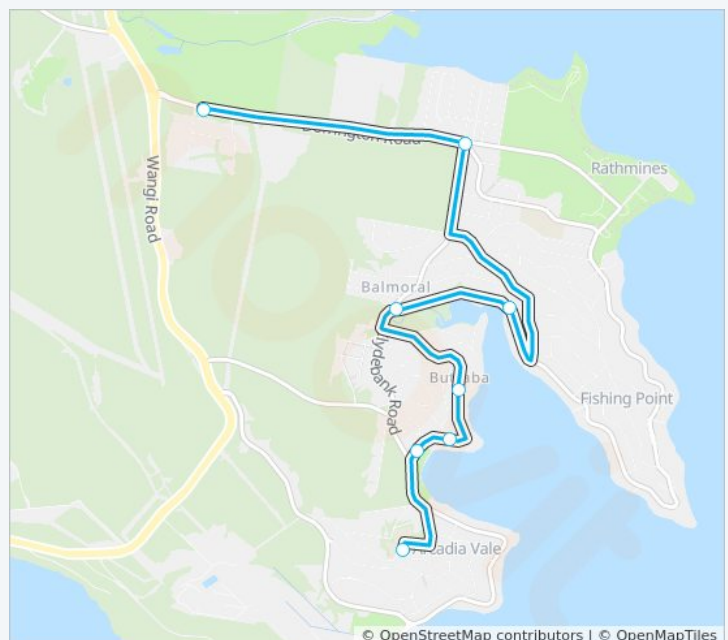

Direction: Dorrington Rd at Karoonda CI

8 stops

[VIEW LINE SCHEDULE](#)

Arcadia Vale Public School, Short St

Iford Ave after Clydebank Rd

Iford Ave at Newark St

Iford Ave at Canowie Cres

Letchworth Pde at Clydebank Rd

Letchworth Pde at Hampstead Way

Rosemary Row at Hillcrest Ave

Dorrington Rd at Karoonda CI

6529 Time Schedule

Dorrington Rd at Karoonda CI Route Timetable:

Sunday	Not Operational
Monday	15:30
Tuesday	15:30
Wednesday	15:30
Thursday	15:30
Friday	15:30
Saturday	Not Operational

6529 Info

Direction: Dorrington Rd at Karoonda CI

Stops: 8

Trip Duration: 10 min

Line Summary:

© OpenStreetMap contributors | © OpenMapTiles

6529 time schedules and route maps are available in an offline PDF at moovitapp.com. Use the [Moovit App](#) to see live bus times, train schedule or subway schedule, and step-by-step directions for all public transit in Sydney.