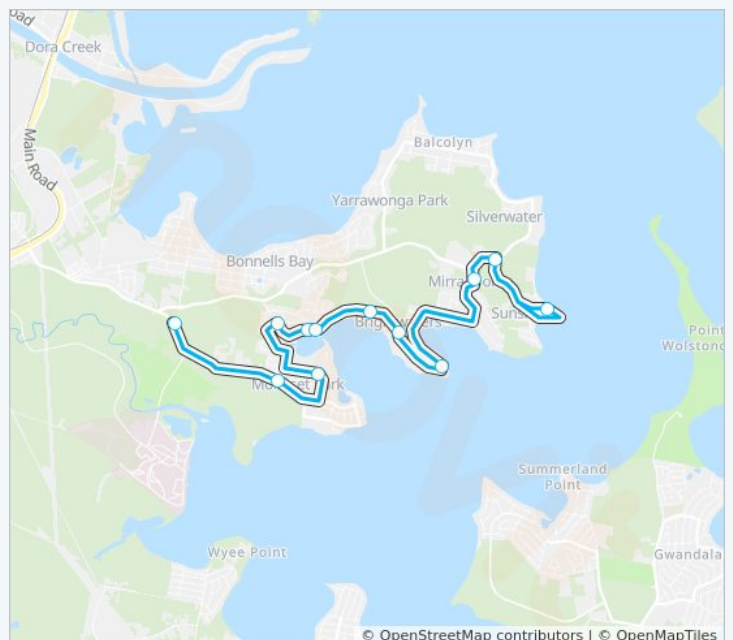

## Bonnells Bay School to Brightwaters

Get The App

The 6619 line Bonnells Bay School to Brightwaters has one route. For regular weekdays, their operation hours are:

(1) Fishery Point Rd and Cessnock Rd: 15:44

### Direction: Fishery Point Rd and Cessnock Rd

12 stops

[VIEW LINE SCHEDULE](#)

Bonnells Bay Public School, Morisset Park Rd

Morisset Park Rd at Chifley Rd

Lakeview Rd at Macquarie Rd

Baldwin Bvd opp Grant St

### 6619 Time Schedule

Fishery Point Rd and Cessnock Rd Route Timetable:

Sunday	Not Operational
Monday	15:44
Tuesday	15:44
Wednesday	Not Operational
Thursday	Not Operational
Friday	Not Operational
Saturday	Not Operational

### 6619 Info

**Direction:** Fishery Point Rd and Cessnock Rd

**Stops:** 12

**Trip Duration:** 25 min

**Line Summary:**

6619 time schedules and route maps are available in an offline PDF at moovitapp.com. Use the [Moovit App](#) to see live bus times, train schedule or subway schedule, and step-by-step directions for all public transit in Sydney.