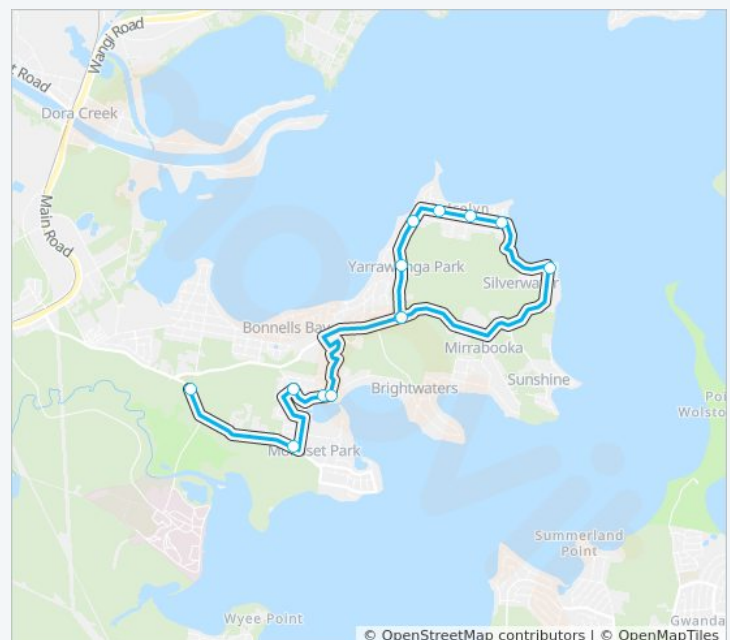

### Direction: Brightwaters

13 stops

[VIEW LINE SCHEDULE](#)

Bonnells Bay Public School, Morisset Park Rd

Morisset Park Rd at Chifley Rd

Baldwin Bvd opp Grant St

Rhodes Pde at Asquith Ave

Pillapai Rd at Kallaroo Rd (Hail & Ride)

Fishery Point Rd at Yarrowonga Park Rd

Yarrowonga Park Rd before Murraba St

Yarrowonga Park Rd opp Lake Rd

67 Bay St

Bay St at Helena St

Bay St at Centour St

Silverwater Rd opp Beach Rd

Fishery Point Rd opp Yarrowonga Park Rd

### 6621 Time Schedule

Brightwaters Route Timetable:

Sunday	Not Operational
Monday	15:50
Tuesday	15:50
Wednesday	15:50
Thursday	15:50
Friday	15:50
Saturday	Not Operational

### 6621 Info

**Direction:** Brightwaters

**Stops:** 13

**Trip Duration:** 23 min

**Line Summary:**

6621 time schedules and route maps are available in an offline PDF at moovitapp.com. Use the [Moovit App](#) to see live bus times, train schedule or subway schedule, and step-by-step directions for all public transit in Sydney.