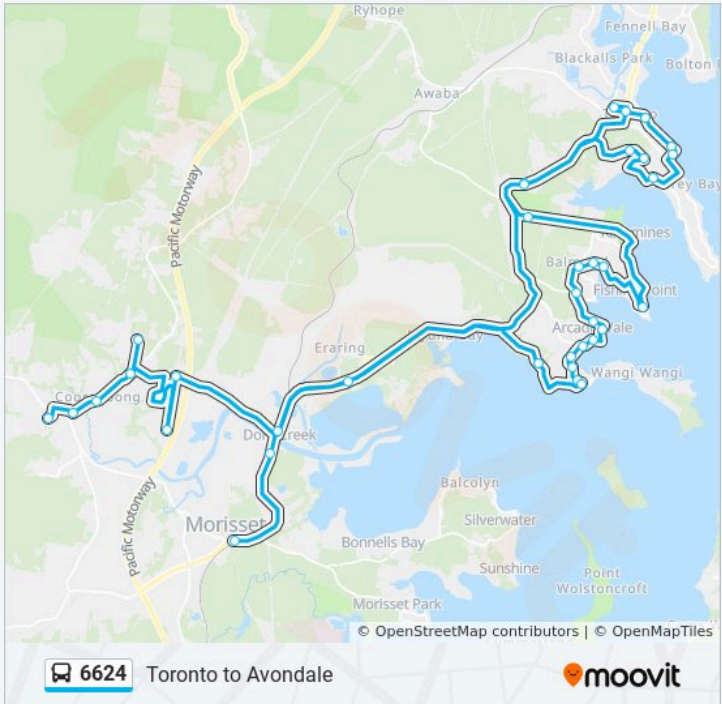

Toronto to Avondale

Get The App

The 6624 line Toronto to Avondale has one route. For regular weekdays, their operation hours are:
 (1) Cooranbong Primary: 07:09
 Use the Moovit App to find the closest 6624 station near you and find out when is the next 6624 arriving.

Direction: Cooranbong Primary
 37 stops
[VIEW LINE SCHEDULE](#)

- Bridge St at Dora St
- Main Rd after Moira Park Rd
- Main Rd opp Stingaree Point Dr
- Dora Creek Station, Macquarie St
- Wangi Rd St opp Horn St
- Toronto Seventh-Day Adventist Church, Wangi Rd
- Cary St at The Boulevarde
- Cook St before The Boulevarde
- Victory Pde before Brighton Ave
- Brighton Ave before Ambrose St
- Ambrose St before Excelsior Pde
- Kilaben Rd opp Barina Ave
- Lake View Rd at Jarrett St
- Lake View Rd opp 33
- Wangi Rd opp Toronto Seventh-Day Adventist Church
- Dorrington Rd opp Karoonda Pl
- Fishing Point Rd opp Sunlight Pde
- Letchworth Pde opp Hamstead Way
- Letchworth Pde opp Lambeth Walk
- Letchworth Pde before Clydebank Rd
- Clydebank Rd at Buttaba Hills Rd

Ilford Ave opp Barry St

Alexander Pde opp Kyrwood Lane

Alexander Pde opp Glen Ave

Alexander Pde opp Donnelly Rd

Wangi District Workers' Club, Dobell Dr

Dobell Dr opp Carawa Dr

Dobell Dr at Manooka St

Beach Rd at Dobell Dr

Beach Rd at Summerhill Dr (Hail & Ride)

Newport Rd at Currans Rd

Currans Rd at Marshall St

Avondale School, Avondale Rd

Freemans Dr after Avondale Rd

Avondale Retirement Village, Freemans Dr

Freemans Dr opp Martinsville Rd