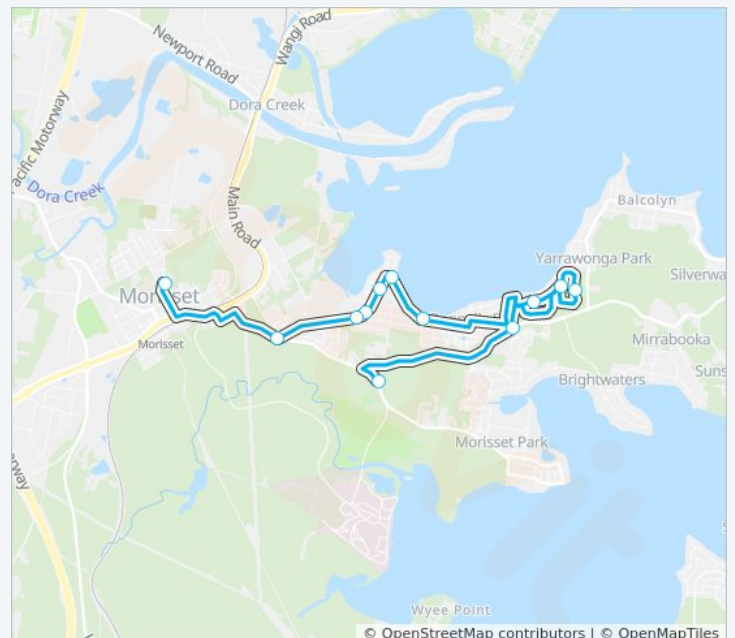

Bonnells Bay Primary

Get The App

The 6626 line Bonnells Bay Primary has one route. For regular weekdays, their operation hours are:
(1) Bonnells Bay Primary: 08:35
Use the Moovit App to find the closest 6626 station near you and find out when is the next 6626 arriving.

Direction: Bonnells Bay Primary

12 stops

[VIEW LINE SCHEDULE](#)

- Morrisset Public School, Terrigal St
- Bay Village, Fishery Point Rd
- Station St opp Harbord St
- Station St at Amos St
- Station St before Princes St
- Victoria St at Grand Pde
- Grand Pde opp Amos St
- Waikiki Rd at Aloha Cl
- Waikki Rd after Marina Rd
- Waikiki Rd opp Pims Cl
- Mather Dr at Fishery Point Rd
- Bonnells Bay Public School, Morrisset Park Rd

6626 Time Schedule

Bonnells Bay Primary Route Timetable:

Sunday	Not Operational
Monday	08:35
Tuesday	08:35
Wednesday	08:35
Thursday	08:35
Friday	08:35
Saturday	Not Operational

6626 Info

Direction: Bonnells Bay Primary

Stops: 12

Trip Duration: 21 min

Line Summary: