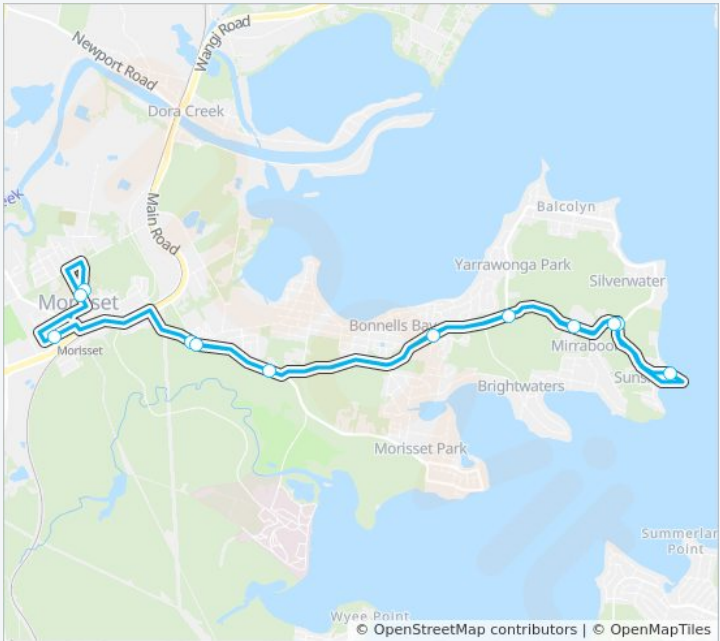

# Morriset Primary

Get The App

The 6628 line Morisset Primary has one route. For regular weekdays, their operation hours are:  
 (1) Morisset Primary: 08:02  
 Use the Moovit App to find the closest 6628 station near you and find out when is the next 6628 arriving.

**Direction: Morisset Primary**  
 12 stops  
[VIEW LINE SCHEDULE](#)

- Bay Village, Fishery Point Rd
- Fishery Point Rd before Morisset Park Rd
- Fishery Point Rd opp Hillcrest Rd
- Sunshine Pde opp Cessnock Rd
- Cessnock Rd at Silverwater Rd
- Fishery Point Rd after Cessnock Rd
- Fishery Point Rd opp Yarrawonga Park Rd
- Fishery Point Rd at Grenache Way
- Fishery Point Rd opp Bay Village
- St John Vianney Primary School, Yambo St
- Morriset High School, Bridge St
- Morriset Public School, Terrigal St

**6628 Time Schedule**  
 Morisset Primary Route Timetable:

Sunday	Not Operational
Monday	08:02
Tuesday	08:02
Wednesday	08:02
Thursday	08:02
Friday	08:02
Saturday	Not Operational

**6628 Info**  
**Direction:** Morisset Primary  
**Stops:** 12  
**Trip Duration:** 33 min  
**Line Summary:**

## Check Live Arrival Times