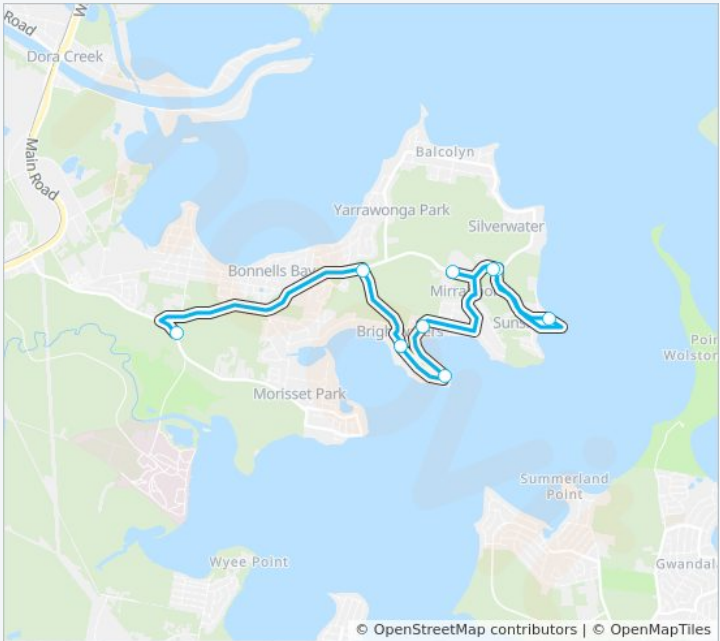

# Bonnells Bay Primary

Get The App

The 6630 line Bonnells Bay Primary has one route. For regular weekdays, their operation hours are:  
 (1) Bonnells Bay Primary: 08:45  
 Use the Moovit App to find the closest 6630 station near you and find out when is the next 6630 arriving.

**Direction: Bonnells Bay Primary**  
 9 stops  
[VIEW LINE SCHEDULE](#)

- Fishery Point Rd opp Hillcrest Rd
- Sunshine Pde opp Cessnock Rd
- Cessnock Rd at Silverwater Rd
- Fishery Point Rd after Cessnock Rd
- Dandaraga Rd opp Kimbul Rd
- Dandaraga Rd opp Buttaba Rd
- Bulgonia Rd opp Hall St
- Bay Vista Rd at Fishery Point Rd
- Bonnells Bay Public School, Morisset Park Rd

**6630 Time Schedule**  
 Bonnells Bay Primary Route Timetable:

Sunday	Not Operational
Monday	08:45
Tuesday	08:45
Wednesday	08:45
Thursday	08:45
Friday	08:45
Saturday	Not Operational

**6630 Info**  
**Direction:** Bonnells Bay Primary  
**Stops:** 9  
**Trip Duration:** 23 min  
**Line Summary:**

## Check Live Arrival Times