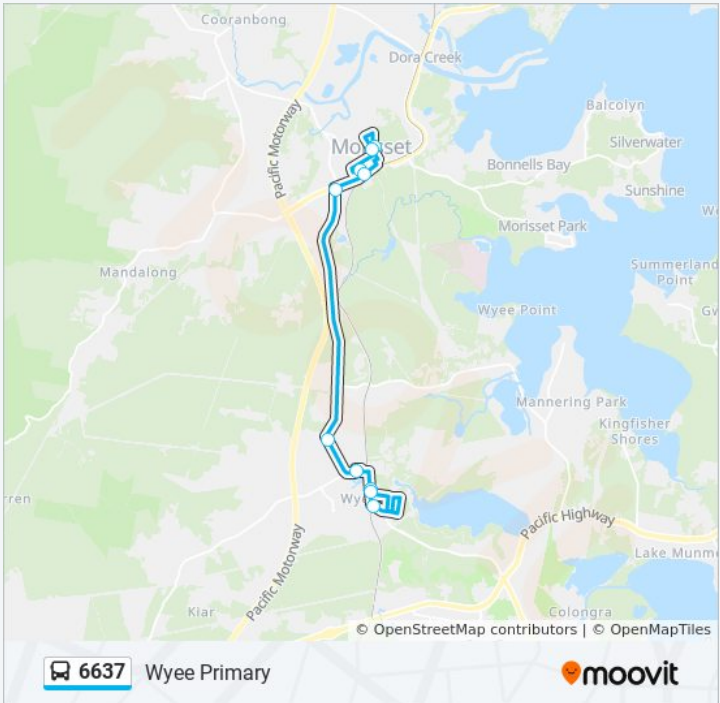

Wye Primary

Get The App

The 6637 line Wye Primary has one route. For regular weekdays, their operation hours are:
 (1) Wye Primary: 15:03
 Use the Moovit App to find the closest 6637 station near you and find out when is the next 6637 arriving.

Direction: Wye Primary
 10 stops
[VIEW LINE SCHEDULE](#)

- St John Vianney Primary School, Yambo St
- Morisset High School, Bridge St
- Morisset Public School, Terrigal St
- Dora St opp Doyalson St
- Wye Rd after Dora St
- Bethshan Retirement Village, Wye Rd
- Wye Public School, Badjewoi St
- Wye Rd opp Wye Station
- Wye Rd at Murrawal Rd
- Wye Station, Wye Rd

6637 Time Schedule
 Wye Primary Route Timetable:

Sunday	Not Operational
Monday	15:03
Tuesday	15:03
Wednesday	15:03
Thursday	15:03
Friday	15:03
Saturday	Not Operational

6637 Info
Direction: Wye Primary
Stops: 10
Trip Duration: 42 min
Line Summary: