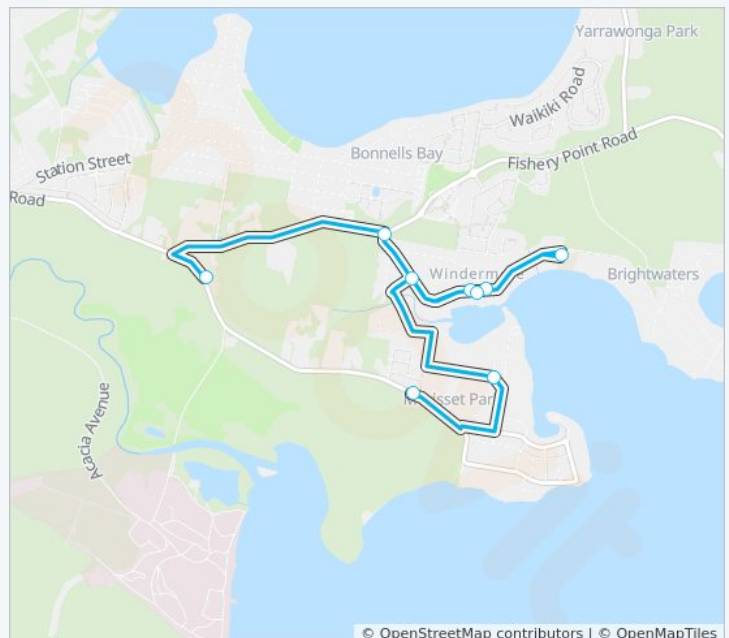

# Bonnells Bay Primary

Get The App

The 6644 line Bonnells Bay Primary has one route. For regular weekdays, their operation hours are:  
 (1) Bonnells Bay Primary: 09:05  
 Use the Moovit App to find the closest 6644 station near you and find out when is the next 6644 arriving.

**Direction: Bonnells Bay Primary**

9 stops

[VIEW LINE SCHEDULE](#)

- Morrisset Park Rd at Chifley Rd
- Lakeview Rd at Macquarie Rd
- Baldwin Bvd opp Grant St
- Rhodes Pde at Asquith Ave
- Pillapai Rd at Kallaroo Rd (Hail & Ride)
- Brightwaters Christian College, Mulubina Rd
- Rhodes Pde opp Asquith Ave
- Baldwin Bvd at Fishery Point Rd
- Bonnells Bay Public School, Morrisset Park Rd

**6644 Time Schedule**

Bonnells Bay Primary Route Timetable:

Sunday	Not Operational
Monday	09:05
Tuesday	09:05
Wednesday	09:05
Thursday	09:05
Friday	09:05
Saturday	Not Operational

**6644 Info**

**Direction:** Bonnells Bay Primary

**Stops:** 9

**Trip Duration:** 11 min

**Line Summary:**

6644 time schedules and route maps are available in an offline PDF at moovitapp.com. Use the [Moovit App](#) to see live bus times, train schedule or subway schedule, and step-by-step directions for all public transit in Sydney.