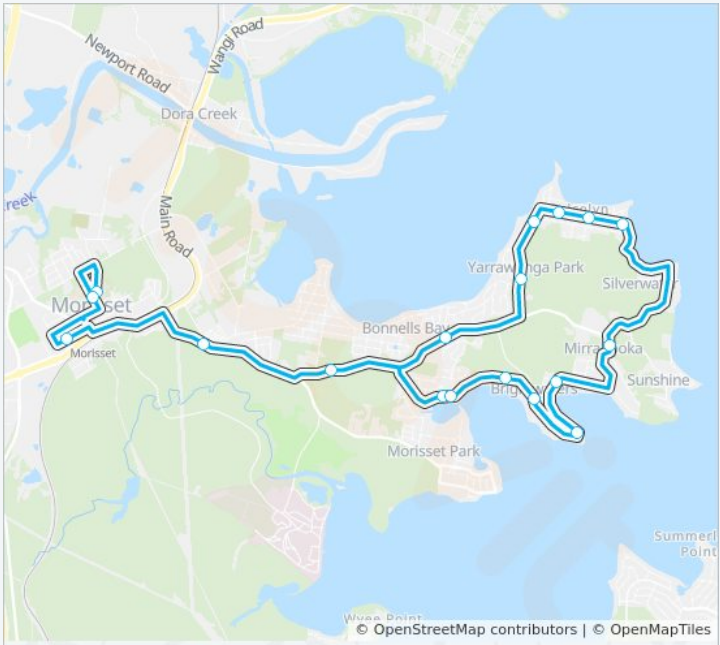

Morriset Primary

Get The App

The 6648 line Morisset Primary has one route. For regular weekdays, their operation hours are:
 (1) Morisset Primary: 07:56
 Use the Moovit App to find the closest 6648 station near you and find out when is the next 6648 arriving.

Direction: Morisset Primary
 18 stops
[VIEW LINE SCHEDULE](#)

- Fishery Point Rd after Hannell St
- Rhodes Pde at Asquith Ave
- Pillapai Rd at Kallaroo Rd (Hail & Ride)
- Bulgonia Rd opp Brightwaters Christian College
- Bulgonia Rd at Hall St
- Dandaraga Rd after Buttaba Rd
- Dandaraga Rd at Kimbul Rd
- Hillcrest Rd after Mirrabooka Rd
- Bay St opp Centour St
- Bay St at Helena St
- Bay St opp 67
- Yarrowonga Park Rd after Lake Rd
- 113 Yarrowonga Park Rd
- Fishery Point Rd at Grenache Way
- Fishery Point Rd opp Bay Village
- St John Vianney Primary School, Yambo St
- Morisset High School, Bridge St
- Morisset Public School, Terrigal St

6648 Time Schedule
 Morisset Primary Route Timetable:

Sunday	Not Operational
Monday	07:56
Tuesday	07:56
Wednesday	07:56
Thursday	07:56
Friday	07:56
Saturday	Not Operational

6648 Info
Direction: Morisset Primary
Stops: 18
Trip Duration: 37 min
Line Summary: