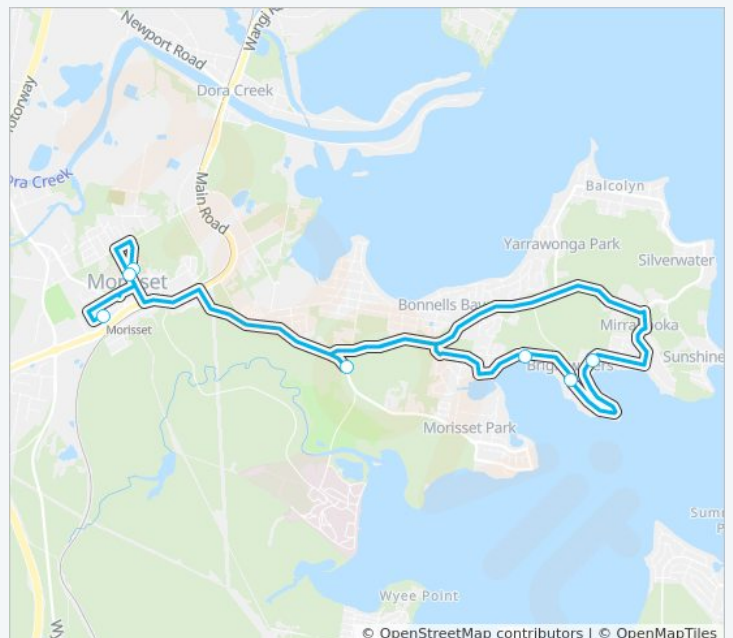

# Bonnells Bay Primary

Get The App

The 6649 line Bonnells Bay Primary has one route. For regular weekdays, their operation hours are:  
 (1) Bonnells Bay Primary: 15:08  
 Use the Moovit App to find the closest 6649 station near you and find out when is the next 6649 arriving.

**Direction: Bonnells Bay Primary**

7 stops

[VIEW LINE SCHEDULE](#)

- St John Vianney Primary School, Yambo St
- Morriset High School, Bridge St
- Morriset Public School, Terrigal St
- Dandaraga Rd opp Kimbul Rd
- Bulgonia Rd opp Hall St
- Brightwaters Christian College, Mulubina Rd
- Bonnells Bay Public School, Morisset Park Rd

**6649 Time Schedule**

Bonnells Bay Primary Route Timetable:

Sunday	Not Operational
Monday	15:08
Tuesday	15:08
Wednesday	Not Operational
Thursday	Not Operational
Friday	Not Operational
Saturday	Not Operational

**6649 Info**

**Direction:** Bonnells Bay Primary

**Stops:** 7

**Trip Duration:** 36 min

**Line Summary:**

6649 time schedules and route maps are available in an offline PDF at moovitapp.com. Use the [Moovit App](#) to see live bus times, train schedule or subway schedule, and step-by-step directions for all public transit in Sydney.