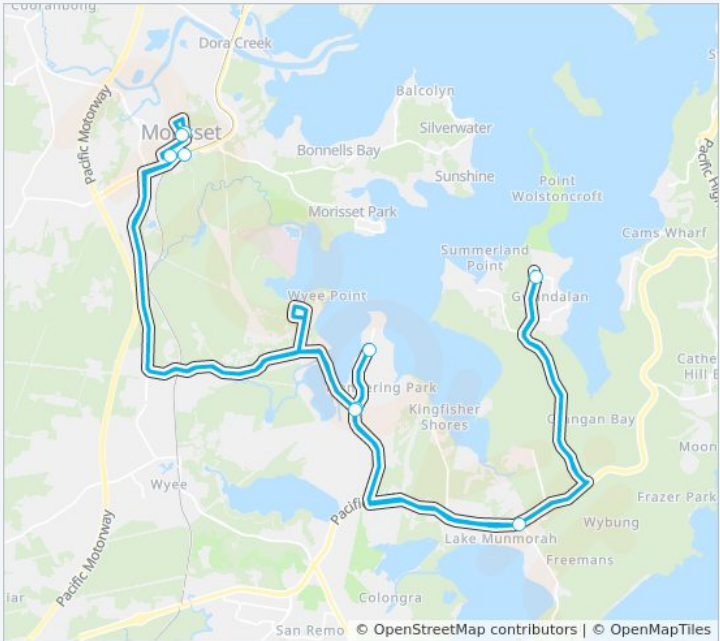

# Gwandalan to St John Vianney PS

Get The App

The 6652 line Gwandalan to St John Vianney PS has one route. For regular weekdays, their operation hours are:  
 (1) Morisset Primary: 07:20  
 Use the Moovit App to find the closest 6652 station near you and find out when is the next 6652 arriving.

**Direction: Morisset Primary**  
 9 stops  
[VIEW LINE SCHEDULE](#)

- Morisset Station, Stand A
- Gwandalan Public School, Kanangra Dr
- Pacific hwy opp Lake Munmorah Public School
- Ruttleys Rd opp Vales Rd
- Vales Rd after Cheryl St
- Vales Rd at Ruttleys Rd
- St John Vianney Primary School, Yambo St
- Morisset High School, Bridge St
- Morisset Public School, Terrigal St

**6652 Time Schedule**  
 Morisset Primary Route Timetable:

Sunday	Not Operational
Monday	07:20
Tuesday	07:20
Wednesday	07:20
Thursday	07:20
Friday	07:20
Saturday	Not Operational

**6652 Info**  
**Direction:** Morisset Primary  
**Stops:** 9  
**Trip Duration:** 77 min  
**Line Summary:**