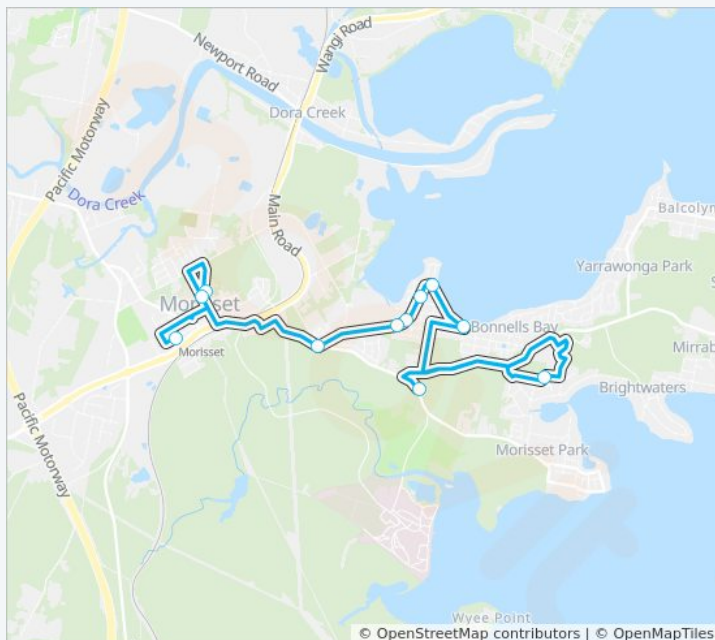

Bonnells Bay Primary

Get The App

The 6653 line Bonnells Bay Primary has one route. For regular weekdays, their operation hours are:
 (1) Bonnells Bay Primary: 15:12
 Use the Moovit App to find the closest 6653 station near you and find out when is the next 6653 arriving.

Direction: Bonnells Bay Primary
 11 stops
[VIEW LINE SCHEDULE](#)

- St John Vianney Primary School, Yambo St
- Morriset High School, Bridge St
- Morriset Public School, Terrigal St
- Bay Village, Fishery Point Rd
- Station St opp Harbord St
- Station St at Amos St
- Station St before Princes St
- Victoria St at Grand Pde
- Grand Pde opp Amos St
- Doyle Pl after Asquith Ave
- Bonnells Bay Public School, Morisset Park Rd

6653 Time Schedule

Bonnells Bay Primary Route Timetable:

Sunday	Not Operational
Monday	15:12
Tuesday	15:12
Wednesday	15:12
Thursday	15:12
Friday	15:12
Saturday	Not Operational

6653 Info

Direction: Bonnells Bay Primary
Stops: 11
Trip Duration: 36 min
Line Summary: