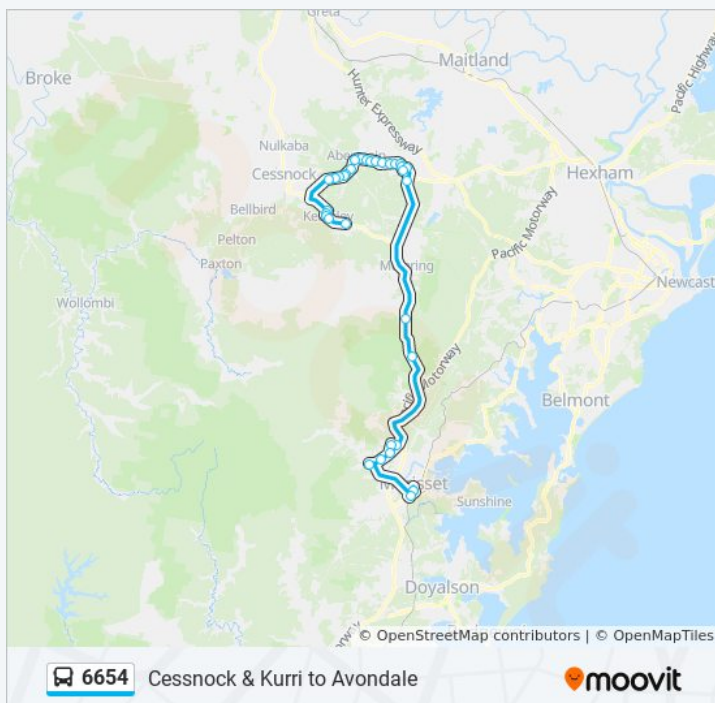

## Cessnock & Kurri to Avondale

Get The App

The 6654 line Cessnock & Kurri to Avondale has one route. For regular weekdays, their operation hours are:

(1) Morisset Primary: 07:30

Use the Moovit App to find the closest 6654 station near you and find out when is the next 6654 arriving.

### Direction: Morisset Primary

36 stops

[VIEW LINE SCHEDULE](#)

- Lake Rd before Elrington Dr
- Lake Rd after Kearsley Rd
- Lake Rd opp Pokolbin St
- Allandale St before Mulbring St
- Kearsley Public School, Caledonia St
- Cessnock Rd after Aberdare St
- Cessnock Rd at Kemp St
- Cessnock Rd opp 144
- Cessnock Rd opp Henderson St
- Cessnock Rd opp Fisher St
- Cessnock Rd opp Northumberland St
- Cessnock Rd after Carrs Rd
- Cessnock Rd at Goulburn St
- Cessnock Rd at Bathurst St
- Cessnock Rd opp Edgeworth David Memorial Park
- Cessnock Rd after Alfred St
- Cessnock Rd before Church St
- Cessnock Rd opp Date Ave
- Cessnock Rd before Kline St
- First St before Government Rd
- Northcote St opp Boundary St
- Alexandra St at Deakin St

### 6654 Info

**Direction:** Morisset Primary

**Stops:** 36

**Trip Duration:** 81 min

**Line Summary:**

Alexandra St after Aberdare St

Alexandra St before Lang St

Kurri Kurri Hotel, Hampden St

Stanford St after Hebburn St

Uniting Church Brunkerville, Leggetts Dr

Freemans Milkbar, Freemans Dr

760 Freemans Dr

Avondale School, Avondale Rd

Freemans Dr after Avondale Rd

Avondale Retirement Village, Freemans Dr