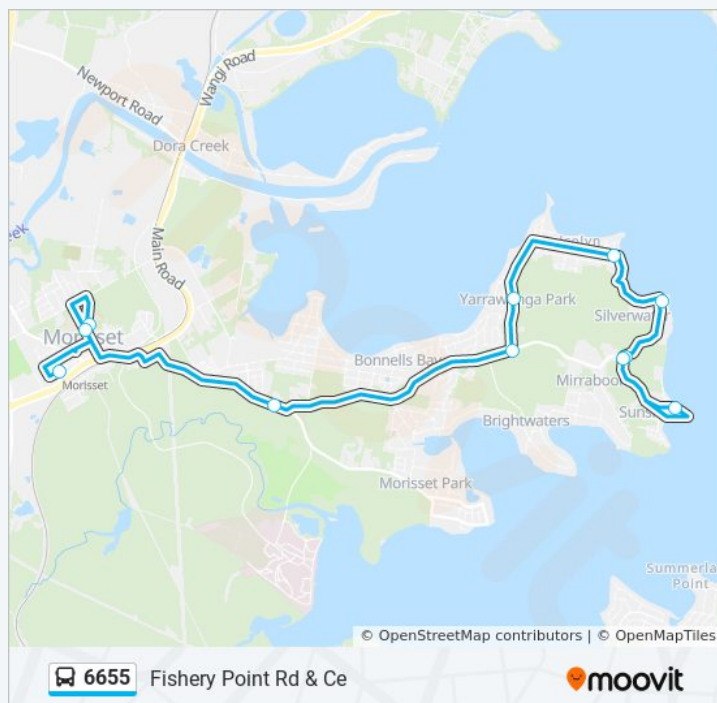

### Direction: Fishery Point Rd and Cessnock Rd

11 stops

[VIEW LINE SCHEDULE](#)

St John Vianney Primary School, Yambo St

Morrisset High School, Bridge St

Morrisset Public School, Terrigal St

Fishery Point Rd before Morrisset Park Rd

Fishery Point Rd at Yarrawonga Park Rd

Yarrawonga Park Rd before Murraba St

Bay St at Centour St

Silverwater Rd opp Beach Rd

Silverwater Rd at Cessnock Rd

Sunshine Pde opp Cessnock Rd

Cessnock Rd at Silverwater Rd

### 6655 Time Schedule

Fishery Point Rd and Cessnock Rd Route Timetable:

Sunday	Not Operational
Monday	15:14
Tuesday	15:14
Wednesday	15:14
Thursday	15:14
Friday	15:14
Saturday	Not Operational

### 6655 Info

**Direction:** Fishery Point Rd and Cessnock Rd

**Stops:** 11

**Trip Duration:** 32 min

**Line Summary:**

© OpenStreetMap contributors | © OpenMapTiles

6655 Fishery Point Rd & Ce

moovit