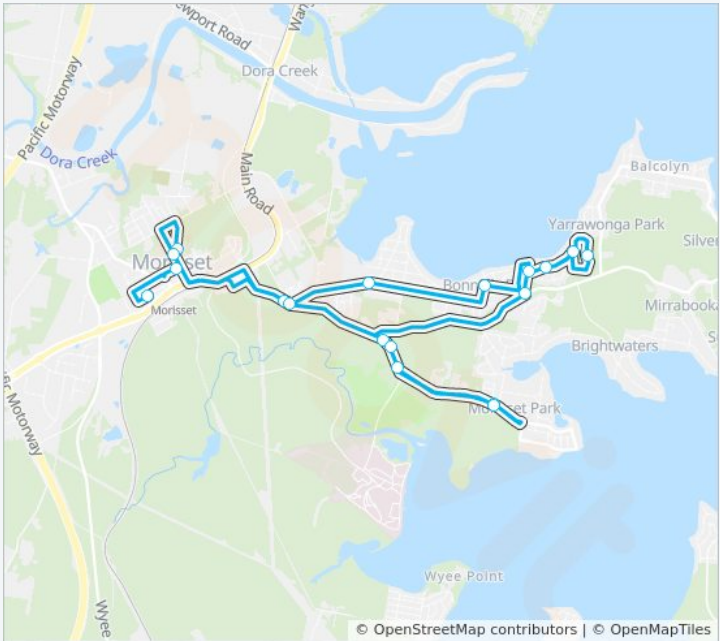

# Morrisset

Get The App

The 6657 line Morrisset has one route. For regular weekdays, their operation hours are:  
 (1) Morrisset: 15:15  
 Use the Moovit App to find the closest 6657 station near you and find out when is the next 6657 arriving.

**Direction: Morrisset**  
 18 stops  
[VIEW LINE SCHEDULE](#)

- St John Vianney Primary School, Yambo St
- Morrisset High School, Bridge St
- Morrisset Public School, Terrigal St
- Bay Village, Fishery Point Rd
- Station St opp Harbord St
- Regent St at Brooks St
- Waikiki Rd at Aloha Cl
- Waikki Rd after Marina Rd
- Waikiki Rd opp Pims Cl
- Waikiki Rd at Mather Dr
- Mather Dr at Fishery Point Rd
- Bonnells Bay Public School, Morrisset Park Rd
- Morrisset Park Rd at Chifley Rd
- Morrisset Park Rd opp Chifley Rd
- Morrisset Park Rd after Silky Oak Dr
- Morrisset Park Rd opp Bonnells Bay Public School
- Fishery Point Rd opp Bay Village
- Newcastle St opp Morrisset High School

**6657 Time Schedule**  
 Morrisset Route Timetable:

Sunday	Not Operational
Monday	15:15
Tuesday	15:15
Wednesday	15:15
Thursday	15:15
Friday	15:15
Saturday	Not Operational

**6657 Info**  
**Direction:** Morrisset  
**Stops:** 18  
**Trip Duration:** 40 min  
**Line Summary:**

## Check Live Arrival Times