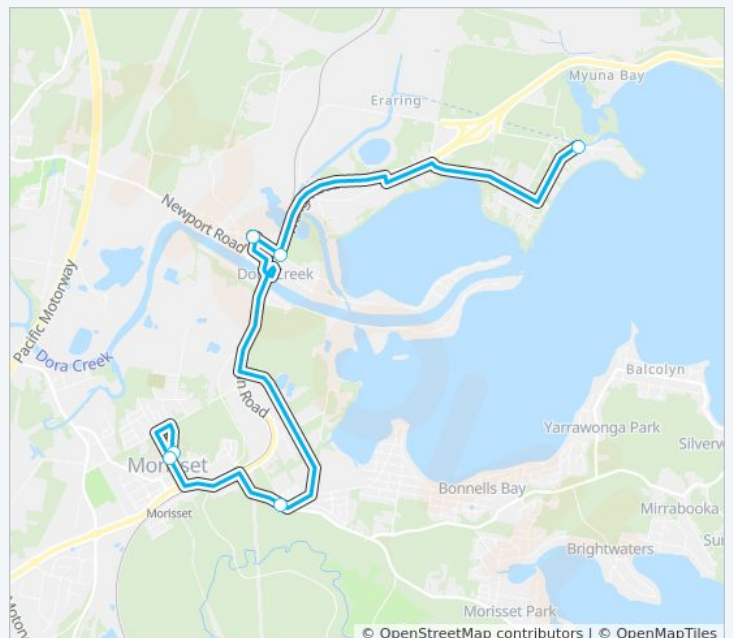

Morriset Primary

Get The App

The 6658 line Morisset Primary has one route. For regular weekdays, their operation hours are:

(1) Morisset Primary: 07:50

Use the Moovit App to find the closest 6658 station near you and find out when is the next 6658 arriving.

Direction: Morisset Primary

6 stops

[VIEW LINE SCHEDULE](#)

Rocky Point Rd opp Payten St

Douglass St at Wangi Rd

Dora Creek Primary School, Coorumbung Rd

Fishery Point Rd opp Bay Village

Morisset High School, Bridge St

Morisset Public School, Terrigal St

6658 Time Schedule

Morisset Primary Route Timetable:

Sunday	Not Operational
Monday	07:50
Tuesday	07:50
Wednesday	Not Operational
Thursday	Not Operational
Friday	Not Operational
Saturday	Not Operational

6658 Info

Direction: Morisset Primary

Stops: 6

Trip Duration: 32 min

Line Summary:

6658 time schedules and route maps are available in an offline PDF at moovitapp.com. Use the [Moovit App](#) to see live bus times, train schedule or subway schedule, and step-by-step directions for all public transit in Sydney.