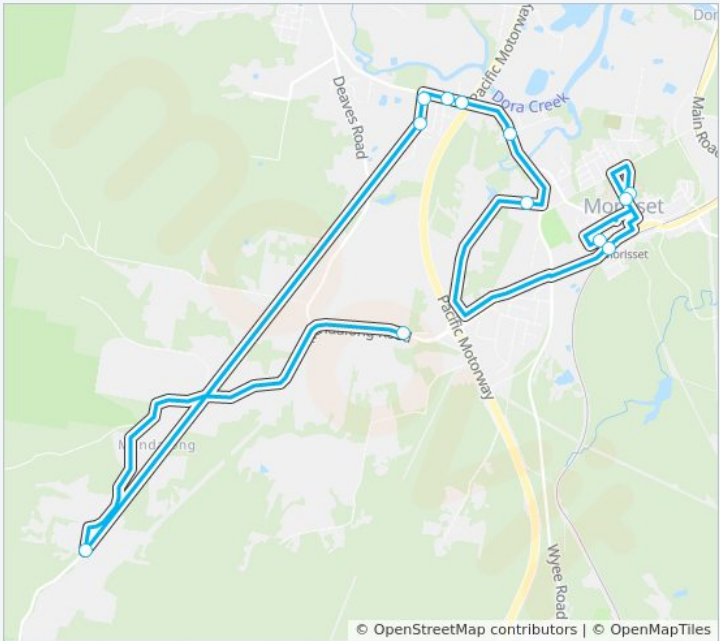

St John Vianney PS to Mandalong

Get The App

The 6659 line St John Vianney PS to Mandalong has one route. For regular weekdays, their operation hours are:
 (1) Mandalong: 15:17
 Use the Moovit App to find the closest 6659 station near you and find out when is the next 6659 arriving.

Direction: Mandalong
 12 stops
[VIEW LINE SCHEDULE](#)

- St John Vianney Primary School, Yambo St
- Morrisset High School, Bridge St
- Morrisset Public School, Terrigal St
- Dora St opp Doyalson St
- The Grange Retirement Village, Gimberts Rd
- Freemans Dr opp Beauty Point Rd
- Freemans Dr opp Victory St
- Freemans Dr at Red Hill St
- Crawford Rd at Glenrose Cres
- Crawford Rd before Glenrose Cres
- Mandalong Rd at Chapman Rd
- Mandalong Rd before Kerry Anderson Dr

6659 Time Schedule
 Mandalong Route Timetable:

Sunday	Not Operational
Monday	15:17
Tuesday	15:17
Wednesday	15:17
Thursday	15:17
Friday	15:17
Saturday	Not Operational

6659 Info
Direction: Mandalong
Stops: 12
Trip Duration: 45 min
Line Summary: