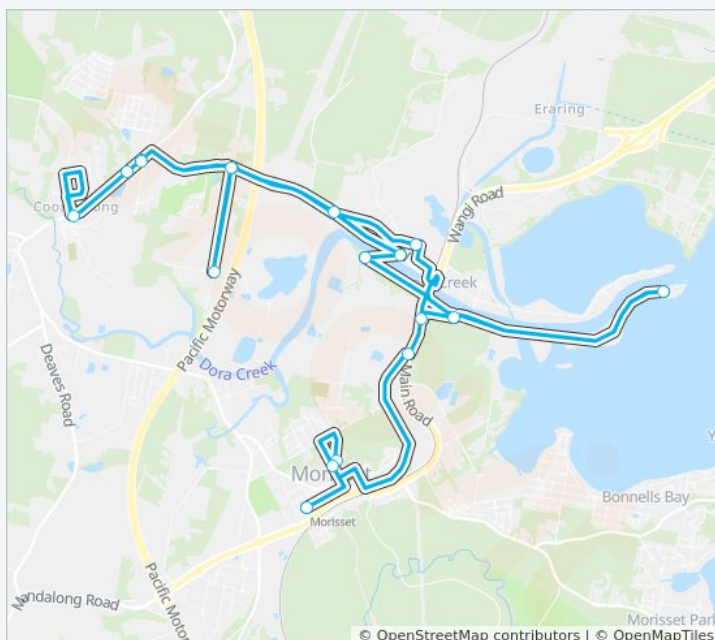

St John Vianneys

Get The App

The 6662 line St John Vianneys has one route. For regular weekdays, their operation hours are:
 (1) St John Vianneys: 07:45
 Use the Moovit App to find the closest 6662 station near you and find out when is the next 6662 arriving.

Direction: St John Vianneys
 17 stops
[VIEW LINE SCHEDULE](#)

- Stingaree Point Dr at Main Rd
- 24 Stingaree Point Dr
- Stingaree Point Dr opp Cowell St
- 116 Baker St
- Newport Rd opp Gradwells Rd
- Newport Rd at Currans Rd
- Currans Rd at Marshall St
- Currans Rd at Newport Rd
- Freemans Dr after Avondale Rd
- Avondale Retirement Village, Freemans Dr
- Freemans Dr opp Nathan Cl
- Freemans Dr before Avondale Rd
- Newport Rd opp Kalang Rd
- Dora Creek Primary School, Coorumbung Rd
- Morriset High School, Bridge St
- Morriset Public School, Terrigal St
- St John Vianney Primary School, Yambo St

6662 Time Schedule

St John Vianneys Route Timetable:

Sunday	Not Operational
Monday	07:45
Tuesday	07:45
Wednesday	07:45
Thursday	07:45
Friday	07:45
Saturday	Not Operational

6662 Info

Direction: St John Vianneys
Stops: 17
Trip Duration: 59 min
Line Summary: