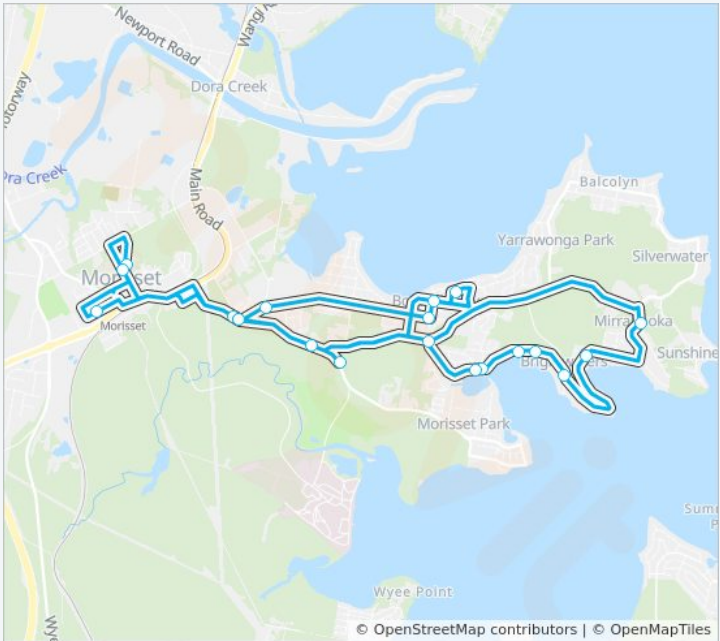

# Bonnells Bay Primary

Get The App

The 6664 line Bonnells Bay Primary has one route. For regular weekdays, their operation hours are:  
 (1) Bonnells Bay Primary: 08:05  
 Use the Moovit App to find the closest 6664 station near you and find out when is the next 6664 arriving.

**Direction: Bonnells Bay Primary**  
 20 stops  
[VIEW LINE SCHEDULE](#)

- Bay Village, Fishery Point Rd
- Regent St at Brooks St
- Morris Cres after Nevada Cl
- Harbord St opp Brooks St
- Station St opp Marconi Rd
- Fishery Point Rd opp Bay Village
- St John Vianney Primary School, Yambo St
- Morrisset High School, Bridge St
- Morrisset Public School, Terrigal St
- Bay Village, Fishery Point Rd
- Fishery Point Rd before Morrisset Park Rd
- Hillcrest Rd opp Mirrabooka Rd
- Dandaraga Rd opp Kimbul Rd
- Bulgonia Rd opp Hall St
- Brightwaters Christian College, Bulgonia Rd
- Brightwaters Christian College, Mulubina Rd
- Rhode Pde opp Kallaroo Rd
- Rhodes Pde opp Asquith Ave
- Baldwin Bvd at Fishery Point Rd
- Bonnells Bay Public School, Morrisset Park Rd

**6664 Time Schedule**  
 Bonnells Bay Primary Route Timetable:

Sunday	Not Operational
Monday	08:05
Tuesday	08:05
Wednesday	08:05
Thursday	08:05
Friday	08:05
Saturday	Not Operational

**6664 Info**  
**Direction:** Bonnells Bay Primary  
**Stops:** 20  
**Trip Duration:** 49 min  
**Line Summary:**

## Check Live Arrival Times