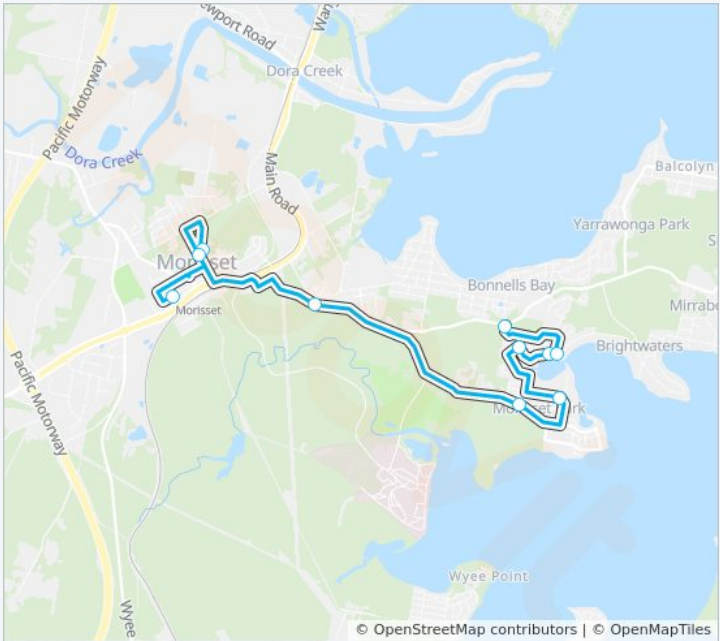

# St John Vianney PS to Windemere Park

Get The App

The 6669 line St John Vianney PS to Windemere Park has one route. For regular weekdays, their operation hours are:  
 (1) Windemere Park: 15:15  
 Use the Moovit App to find the closest 6669 station near you and find out when is the next 6669 arriving.

**Direction: Windemere Park**  
 10 stops  
[VIEW LINE SCHEDULE](#)

- St John Vianney Primary School, Yambo St
- Morrisset High School, Bridge St
- Morrisset Public School, Terrigal St
- Bay Village, Fishery Point Rd
- Morrisset Park Rd at Chifley Rd
- Lakeview Rd at Macquarie Rd
- Baldwin Bvd opp Grant St
- Rhodes Pde at Asquith Ave
- Pillapai Rd at Kallaroo Rd (Hail & Ride)
- Baldwin Bvd at Fishery Point Rd

**6669 Time Schedule**  
 Windemere Park Route Timetable:

Sunday	Not Operational
Monday	15:15
Tuesday	15:15
Wednesday	15:15
Thursday	15:15
Friday	15:15
Saturday	Not Operational

**6669 Info**  
**Direction:** Windemere Park  
**Stops:** 10  
**Trip Duration:** 30 min  
**Line Summary:**

## Check Live Arrival Times