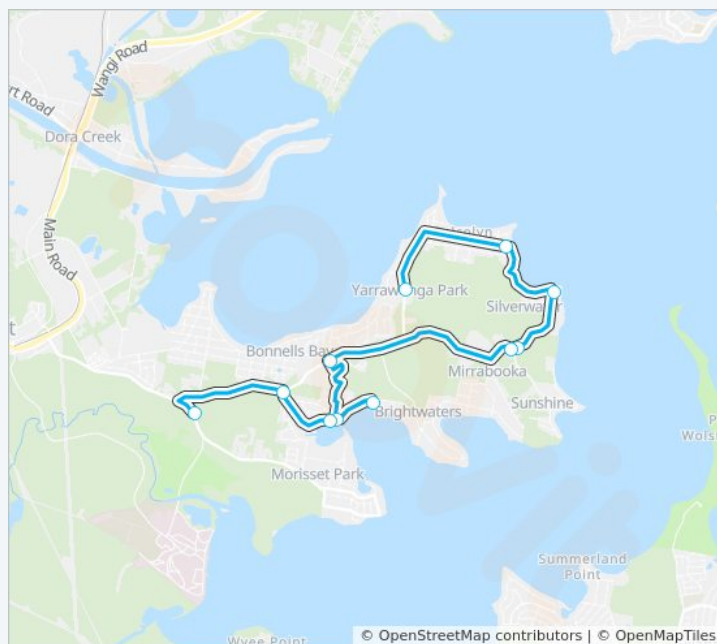

Yarrowonga Park to Bonnells Bay School

Get The App

The 6672 line Yarrowonga Park to Bonnells Bay School has one route. For regular weekdays, their operation hours are:

(1) Bonnells Bay Primary: 08:52

Use the Moovit App to find the closest 6672 station near you and find out when is the next 6672 arriving.

Direction: Bonnells Bay Primary

11 stops

[VIEW LINE SCHEDULE](#)

- Yarrowonga Park Rd before Murraba St
- Bay St at Centour St
- Silverwater Rd opp Beach Rd
- Silverwater Rd at Cessnock Rd
- Fishery Point Rd after Cessnock Rd
- Fishery Point Rd at Grenache Way
- Brightwaters Christian College, Mulubina Rd
- Rhode Pde opp Kallaroo Rd
- Rhodes Pde opp Asquith Ave
- Baldwin Bvd at Fishery Point Rd
- Bonnells Bay Public School, Morisset Park Rd

6672 Time Schedule

Bonnells Bay Primary Route Timetable:

Sunday	Not Operational
Monday	08:52
Tuesday	08:52
Wednesday	08:52
Thursday	08:52
Friday	08:52
Saturday	Not Operational

6672 Info

Direction: Bonnells Bay Primary

Stops: 11

Trip Duration: 20 min

Line Summary: