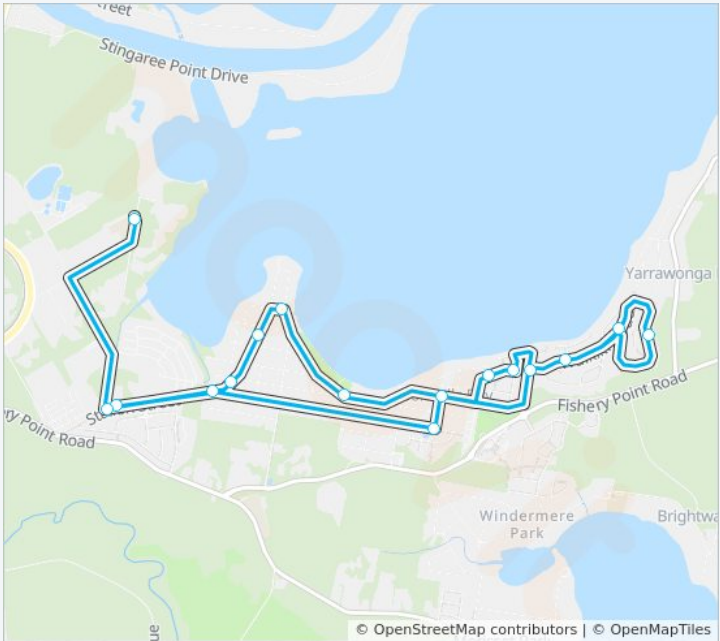

Bonnells Bay

Get The App

The 6684 line Bonnells Bay has one route. For regular weekdays, their operation hours are:

(1) Bonnells Bay: 15:37

Use the Moovit App to find the closest 6684 station near you and find out when is the next 6684 arriving.

Direction: Bonnells Bay
 16 stops
[VIEW LINE SCHEDULE](#)

- Heritage College, Inglewood St
- Station St after Marconi Rd
- Station St opp Harbord St
- Station St at Amos St
- Station St before Princes St
- Victoria St at Grand Pde
- Grand Pde opp Amos St
- Regent St at Brooks St
- Morris Cres opp Nevada Cl
- Morris Cres at Kane Rd
- Waikiki Rd at Aloha Cl
- Waikki Rd after Marina Rd
- Waikiki Rd opp Pims Cl
- Mather Dr at Waikiki Rd
- Harbord St opp Brooks St
- Station St opp Marconi Rd

6684 Time Schedule
 Bonnells Bay Route Timetable:

Sunday	Not Operational
Monday	15:37
Tuesday	15:37
Wednesday	15:37
Thursday	15:37
Friday	15:37
Saturday	Not Operational

6684 Info
Direction: Bonnells Bay
Stops: 16
Trip Duration: 24 min
Line Summary: