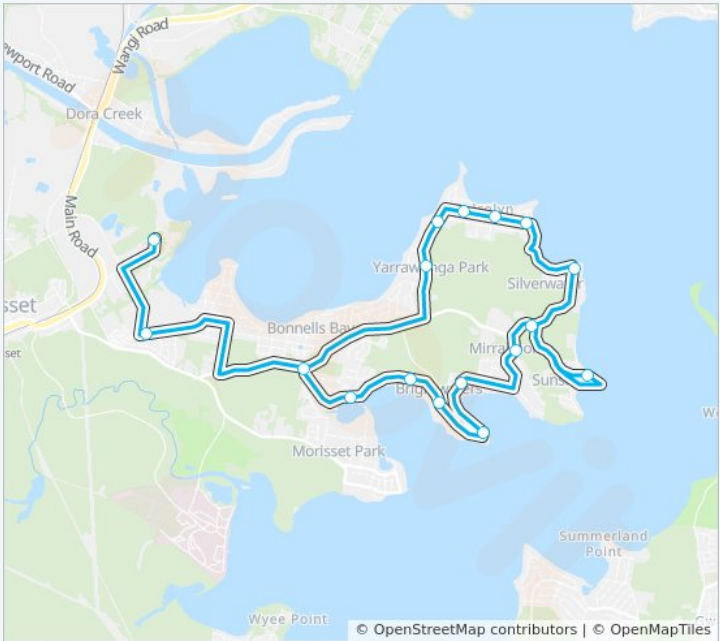

Windemere Park

Get The App

The 6686 line Windemere Park has one route. For regular weekdays, their operation hours are:
 (1) Windemere Park: 15:13
 Use the Moovit App to find the closest 6686 station near you and find out when is the next 6686 arriving.

Direction: Windemere Park
 17 stops
[VIEW LINE SCHEDULE](#)

- Heritage College, Inglewood St
- Station St after Marconi Rd
- Yarrawonga Park Rd before Murraba St
- Yarrawonga Park Rd opp Lake Rd
- 67 Bay St
- Bay St at Helena St
- Bay St at Centour St
- Silverwater Rd opp Beach Rd
- Sunshine Pde opp Cessnock Rd
- Fishery Point Rd after Cessnock Rd
- Hillcrest Rd opp Mirrabooka Rd
- Dandaraga Rd opp Kimbul Rd
- Dandaraga Rd opp Buttaba Rd
- Bulgonia Rd opp Hall St
- Brightwaters Christian College, Bulgonia Rd
- Rhodes Pde opp Asquith Ave
- Baldwin Bvd at Fishery Point Rd

6686 Time Schedule
 Windemere Park Route Timetable:

Sunday	Not Operational
Monday	15:13
Tuesday	15:13
Wednesday	Not Operational
Thursday	Not Operational
Friday	Not Operational
Saturday	Not Operational

6686 Info
Direction: Windemere Park
Stops: 17
Trip Duration: 34 min
Line Summary: