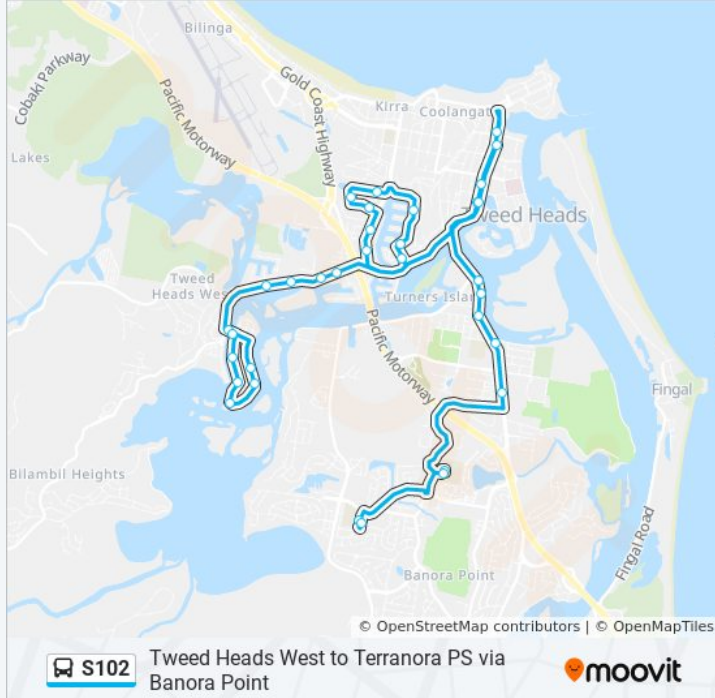

Use the Moovit App to find the closest S102 bus station near you and find out when is the next S102 bus arriving.

Direction: Banora Pt High

33 stops

[VIEW LINE SCHEDULE](#)

- Lakes Dr after Gollan Dr
- Sunset Bvd opp Poinsettia Ave
- Sunset Bvd opp Red Bass Ave
- Jacaranda Ave at Sunset Pl
- Jacaranda Ave opp Red Bass Ave
- Jacaranda Ave opp Koala Pl
- Lakes Dr after Jacaranda Ave
- Kennedy Dr before Limosa Rd
- Kennedy Dr after Limosa Rd
- Kennedy Dr after Gray St
- Kennedy Dr at Rose St
- Norman St after Margaret St
- The Quarterdeck after Norman St
- The Quarterdeck at The Anchorage
- Caloola Dr at Bambaroo Cres
- Caloola Dr opp Kiata Pde
- Caloola Dr opp Kiata Pde
- Ducat St after Compass Way
- Ducat St at Meridian Way
- Wharf St opp River Tce
- Wharf St opp Tweed Heads Civic and Cultural Centre

Stops: 33

Trip Duration: 40 min

Line Summary:

Wharf St opp Tweed Heads Visitor Information Centre

Tweed Mall, Wharf St

Wharf St at River Tce

Minjungbal Dr opp Dry Dock Rd

Minjungbal Dr opp Agnes St

Minjungbal Dr opp Lloyd St

Minjungbal Dr after Water St

Tweed City Shopping Centre, Minjungbal Dr

St Joseph's College

St James Primary School

Centaur Primary School, Eucalyptus Dr

Banora Point High School, Eucalyptus Dr

Direction: Terranora

34 stops

[VIEW LINE SCHEDULE](#)

Oxley St before Lloyd St

Lloyd St at Faulkner St

Dry Dock Rd at Sunshine Ave

Dry Dock Rd after Holden St

Dry Dock Rd before Bangalow Ave