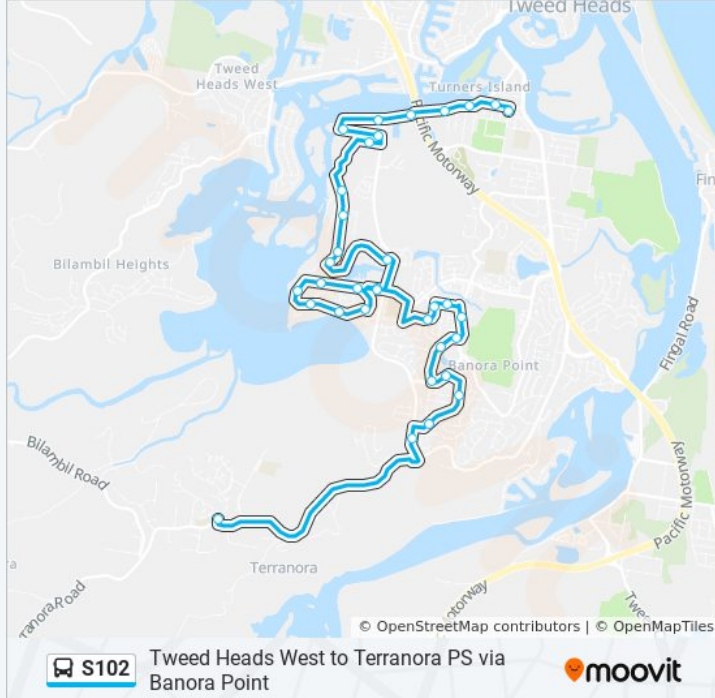

Botanical Cct before Westwood St

Botanical Cct opp Fairmont Ct

Botanical Cct at Franklin St

Botanical Cct at Macquarie St

Botanical Cct before Ellis St

Leisure Dr opp Banora Central Shopping Centre

Covent Gardens Way opp Honeymyrtle Dr

Covent Gardens Way before Woodlands Dr

Woodlands Dr after Turnberry St

Darlington Dr opp Monterey Ave

Ash Dr after Darlington Dr

Ash Dr opp Oakland Pde

Ash Dr at Amaroo Dr

Amaroo Dr opp Glen Ayr Dr

Glen Ayr Dr opp Chestnut Dr

Glen Ayr Dr opp Ash Dr

Fraser Dr after Glen Ayr Dr

Terranora Public School, Henry Lawson Dr

S102 bus time schedules and route maps are available in an offline PDF at moovitapp.com. Use the Moovit App to see live bus times, train schedule or subway schedule, and step-by-step directions for all public transit in Sydney.

© 2024 Moovit - All Rights Reserved