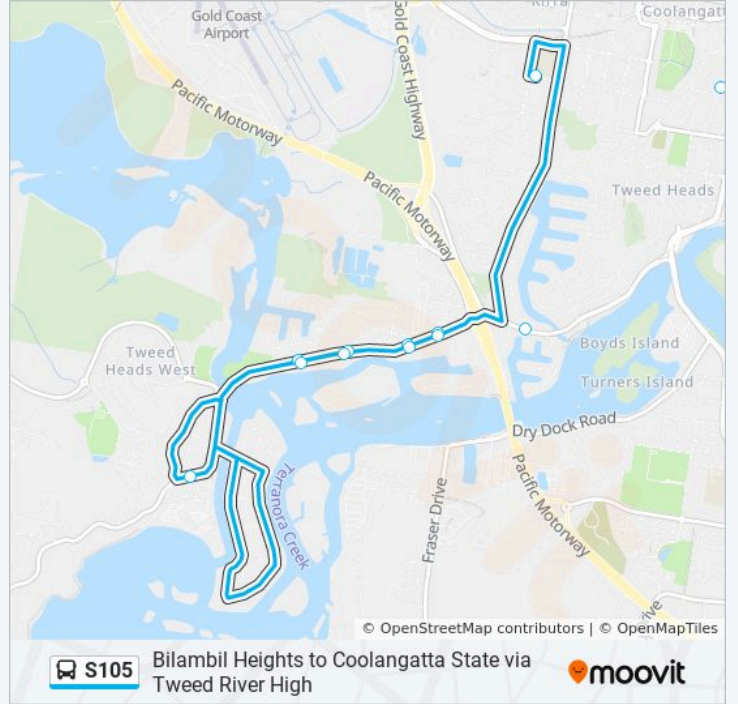

Bilambil Heights to Coolangatta State via Tweed River High

Get The App

The S105 bus line Bilambil Heights to Coolangatta State via Tweed River High has one route. For regular weekdays, their operation hours are:

Kennedy Dr before Gray St

178 Kennedy Dr

Kennedy Dr opp Limosa Rd

Lakes Dr after Gollan Dr

Lakes Dr at Riviera Ave

Sunset Bvd opp Red Bass Ave

Jacaranda Ave at Sunset Pl

Jacaranda Ave opp Red Bass Ave

Jacaranda Ave opp Koala Pl

Lakes Dr after Jacaranda Ave

Scenic Dr after Gollan Dr

Coolangatta State Primary School

S105 bus Time Schedule

Coolangatta Route Timetable:

Sunday	Not Operational
Monday	Not Operational
Tuesday	09:01
Wednesday	09:01
Thursday	09:01
Friday	09:01
Saturday	Not Operational

S105 bus Info

Direction: Coolangatta

Stops: 13

Trip Duration: 21 min

Line Summary:

S105 bus time schedules and route maps are available in an offline PDF at moovitapp.com. Use the Moovit App to see live bus times, train schedule or subway schedule, and step-by-step directions for all public transit in Sydney.