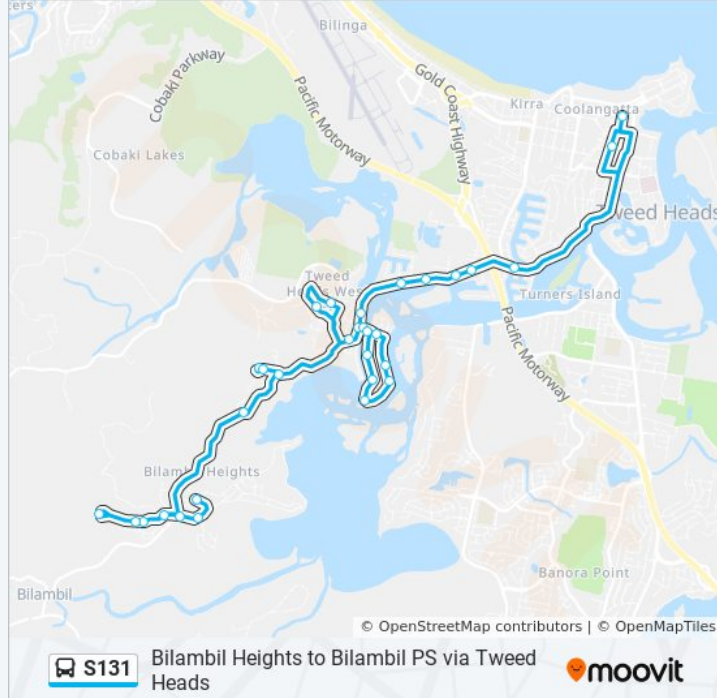

Stops: 31

Trip Duration: 42 min

Line Summary:

Sunset Bvd opp Red Bass Ave

Jacaranda Ave at Sunset Pl

Jacaranda Ave opp Red Bass Ave

Jacaranda Ave opp Koala Pl

Lakes Dr after Jacaranda Ave

Gollan Dr at St Kilda Cres

Kennedy Dr before Limosa Rd

Kennedy Dr after Limosa Rd

Kennedy Dr after Gray St

Kennedy Dr at Rose St

Kennedy Plaza, Kennedy Dr

St Joseph's Primary School, Enid St

Tweed Heads Public School, Stuart St