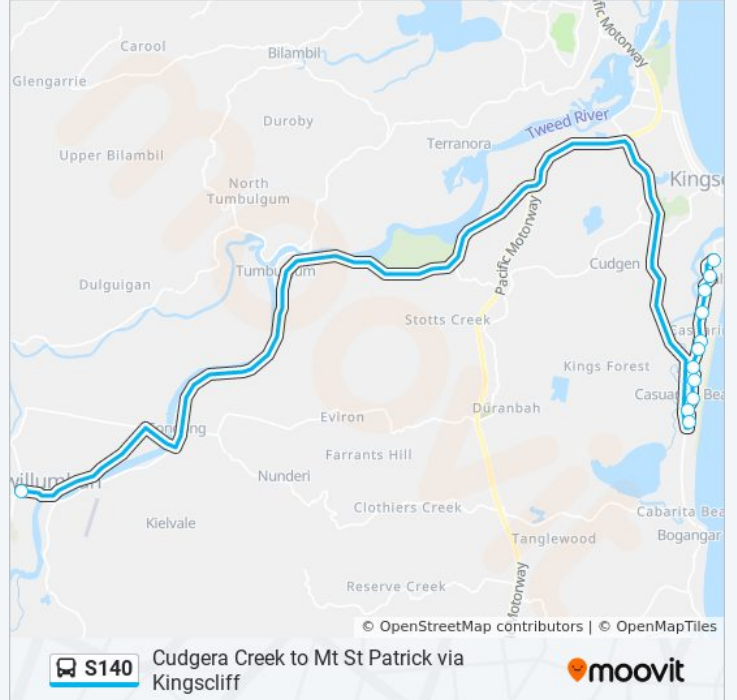

### S140 bus Info

**Direction:** Kingscliff HS

**Stops:** 38

**Trip Duration:** 59 min

**Line Summary:**

Tweed Coast Rd before Sandalwood Dr

Sandalwood Dr at Forest Oak Cres

Sandalwood Dr opp Ti Tree Ave

### Direction: Mt St Pats

13 stops

[VIEW LINE SCHEDULE](#)

Casuarina Way after Elliston St

Casuarina Way opp Longboard Cct

Casuarina Way before Banzai St

Casuarina Way after Ocean Ave

Casuarina Way after Cudgerie Ct

Casuarina Way at Ebony Ct

Casuarina Way opp Casuarina Shops

Casuarina Way at Trestles Ave

Casuarina Central Park, Casuarina Way

Casuarina Way opp Acolus Ct

Casuarina Way before Sternculia Ct

Chinderah Golf Club, Tweed Coast Rd

### S140 bus Info

**Direction:** Mt St Pats

**Stops:** 13

**Trip Duration:** 48 min

**Line Summary:**

S140 bus time schedules and route maps are available in an offline PDF at [moovitapp.com](https://moovitapp.com). Use the Moovit App to see live bus times, train schedule or subway schedule, and step-by-step directions for all public transit in Sydney.