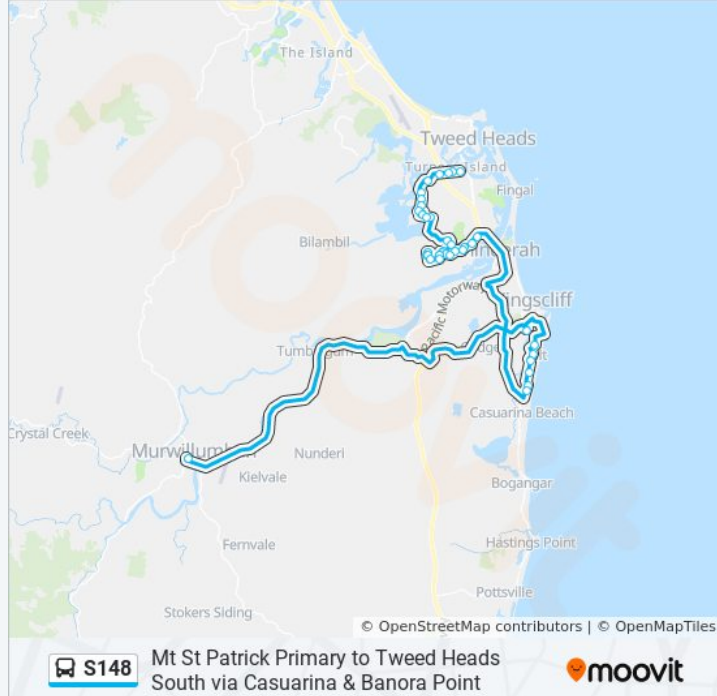

Fraser Dr after Altitude Bvd

Glen Ayr Dr at Ash Dr

Glen Ayr Dr at Chestnut Dr

Amaroo Dr after Glen Ayr Dr

Banora Central Shopping Centre, Leisure Dr

Botanical Cct opp Leisure Dr

Port Dr after Botanical Cct

Champagne Dr opp Vintage Lakes Dr

Champagne Dr opp Burgundy Ct

Hillcrest Ave opp Marie St

Hillcrest Ave after Lakeview Pde

Acacia St opp Pacific Coast Christian School

Taranora Slipways Park, Dry Dock Rd

Dry Dock Rd opp Holden St

Dry Dock Rd opp Sunshine Ave

Lloyd St opp Faulkner St

S148 bus time schedules and route maps are available in an offline PDF at moovitapp.com. Use the Moovit App to see live bus times, train schedule or subway schedule, and step-by-step directions for all public transit in Sydney.

© 2024 Moovit - All Rights Reserved