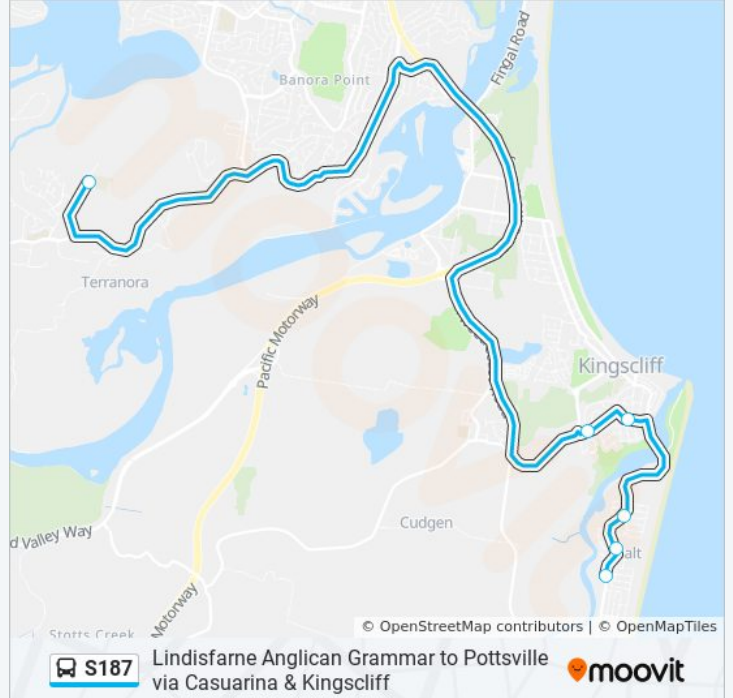

### Direction: Casuarina

4 stops

[VIEW LINE SCHEDULE](#)

Lindisfarne Anglican Grammar School

Cudgen Rd opp TAFE NSW Kingscliff

McPhail Ave after Cudgen Rd

Viking St at Olga St

### S187 bus Time Schedule

Casuarina Route Timetable:

Sunday	Not Operational
Monday	15:30
Tuesday	15:30
Wednesday	15:30
Thursday	15:30
Friday	15:30
Saturday	Not Operational

### S187 bus Info

**Direction:** Casuarina

**Stops:** 4

**Trip Duration:** 22 min

**Line Summary:**

**Direction: Sea Breeze Est**

17 stops

[VIEW LINE SCHEDULE](#)