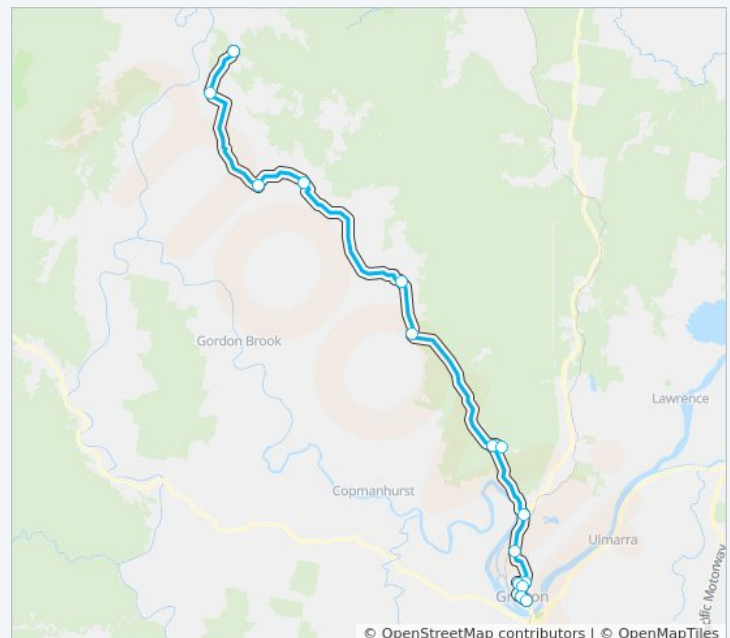

## Oliver St Transfer Zone

Get The App

The S660 line Oliver St Transfer Zone has one route. For regular weekdays, their operation hours are:

(1) Oliver St Transfer Zone: 06:54

Use the Moovit App to find the closest S660 station near you and find out when is the next S660 arriving.

### Direction: Oliver St Transfer Zone

16 stops

[VIEW LINE SCHEDULE](#)

- Malabugilmah Property, Clarence Way
- Clarence Way opp Lionsville Rd
- Clarence Way at Coaldale Rd
- 4230 Coaldale Rd
- Barretts Creek Community Hall, Coaldale Rd
- 2019 Coaldale Rd
- Pinnacles Rd after Coaldale Rd
- Pinnacles Rd at Fortis Dr
- Pinnacles Rd before Coaldale Rd
- Clarence Way at Summerland Way
- Casino Rd at Acacia St
- Turf St before North St
- Westlawn Public School, Hoof St
- St Mary's Primary School, Hoof St
- Grafton High School, Oliver St
- Oliver St opp Presbyterian Church

### S660 Time Schedule

Oliver St Transfer Zone Route Timetable:

Sunday	Not Operational
Monday	06:54
Tuesday	06:54
Wednesday	06:54
Thursday	06:54
Friday	06:54
Saturday	Not Operational

### S660 Info

**Direction:** Oliver St Transfer Zone

**Stops:** 16

**Trip Duration:** 86 min

**Line Summary:**

S660 time schedules and route maps are available in an offline PDF at [moovitapp.com](https://moovitapp.com). Use the [Moovit App](#) to see live bus times, train schedule or subway schedule, and step-by-step directions for all public transit in Sydney.