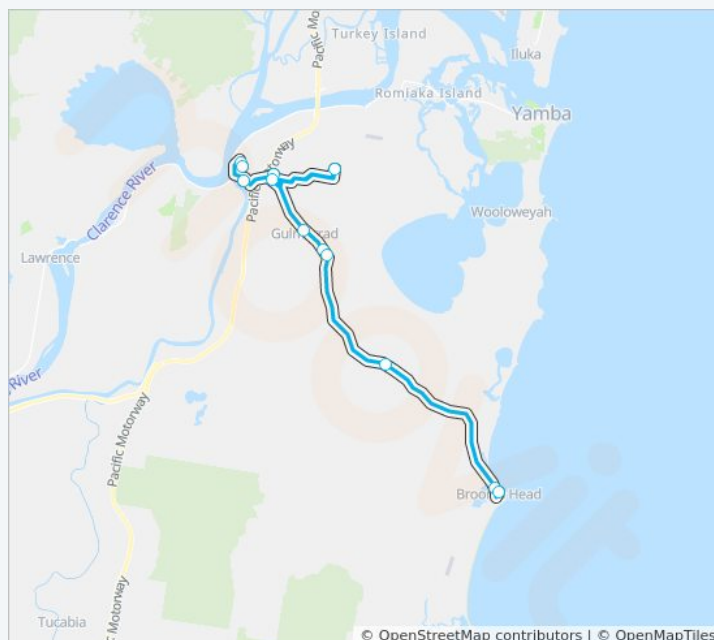

Brooms Head to St Joseph's Primary

Get The App

The S703 line Brooms Head to St Joseph's Primary has one route. For regular weekdays, their operation hours are:

(1) St Josephs Primary: 07:50

Use the Moovit App to find the closest S703 station near you and find out when is the next S703 arriving.

Direction: St Josephs Primary

13 stops

[VIEW LINE SCHEDULE](#)

- Ocean Rd opp Poinsettia Cres
- Brooms Head General Store, Ocean Rd
- Brooms Head Rd at Tailern Dr
- 642 Brooms Head Rd
- Brooms Head Rd at Australia Dr
- Gulmarrad Public School, Brooms Head Rd
- Pacific Valley Christian School
- Maclean High School, Woombah St
- James Creek Rd at Gardiners Rd
- Jubilee St at Scullin St
- Maclean High School, Woombah St
- Maclean Public School, Woodford St
- St Joseph's Primary School, Stanley St

S703 Time Schedule

St Josephs Primary Route Timetable:

Sunday	Not Operational
Monday	07:50
Tuesday	07:50
Wednesday	07:50
Thursday	07:50
Friday	07:50
Saturday	Not Operational

S703 Info

Direction: St Josephs Primary

Stops: 13

Trip Duration: 63 min

Line Summary:

S703 time schedules and route maps are available in an offline PDF at moovitapp.com. Use the [Moovit App](#) to see live bus times, train schedule or subway schedule, and step-by-step directions for all public transit in Sydney.