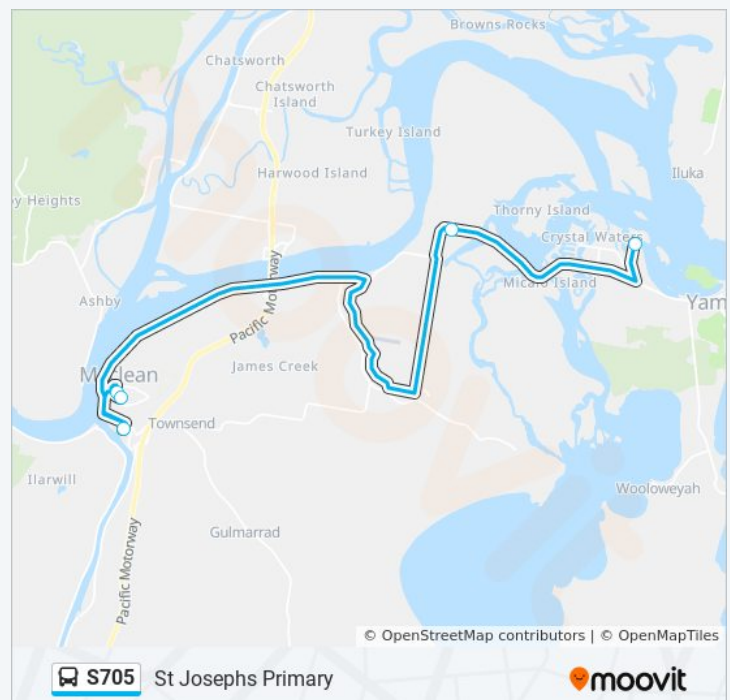

St Josephs Primary

Get The App

The S705 line St Josephs Primary has one route. For regular weekdays, their operation hours are:

(1) St Josephs Primary: 07:42

Use the Moovit App to find the closest S705 station near you and find out when is the next S705 arriving.

Direction: St Josephs Primary

5 stops

[VIEW LINE SCHEDULE](#)

Shores Dr after Mariners Way

Yamba Rd opp Palmers Island Public School

Maclean High School, Woombah St

Maclean Public School, Woodford St

St Joseph's Primary School, Stanley St

S705 Time Schedule

St Josephs Primary Route Timetable:

Sunday	Not Operational
Monday	07:42
Tuesday	07:42
Wednesday	07:42
Thursday	07:42
Friday	07:42
Saturday	Not Operational

S705 Info

Direction: St Josephs Primary

Stops: 5

Trip Duration: 40 min

Line Summary:

S705 time schedules and route maps are available in an offline PDF at moovitapp.com. Use the Moovit App to see live bus times, train schedule or subway schedule, and step-by-step directions for all public transit in Sydney.