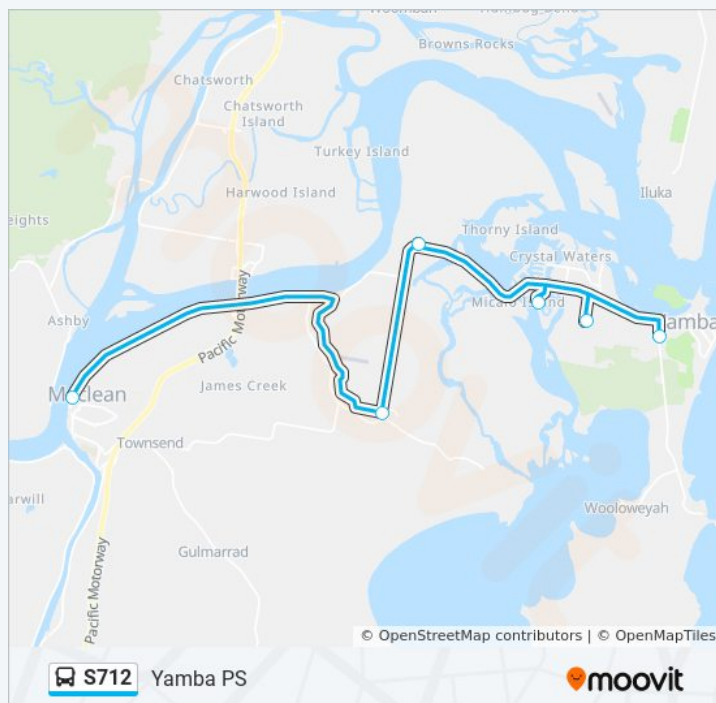

Yamba PS

Get The App

The S712 line Yamba PS has one route. For regular weekdays, their operation hours are:

(1) Yamba PS: 08:23

Use the Moovit App to find the closest S712 station near you and find out when is the next S712 arriving.

Direction: Yamba PS

6 stops

[VIEW LINE SCHEDULE](#)

- McLachlan Park, River St
- Palmers Channel North Bank Rd at Middle Rd
- Palmers Island Public School, School Rd
- Palm Lake Resort Yamba, Orion Dr
- St James Primary School
- Yamba Public School, Angourie Rd

S712 Time Schedule

Yamba PS Route Timetable:

Sunday	Not Operational
Monday	08:23
Tuesday	08:23
Wednesday	08:23
Thursday	08:23
Friday	08:23
Saturday	Not Operational

S712 Info

Direction: Yamba PS

Stops: 6

Trip Duration: 37 min

Line Summary: