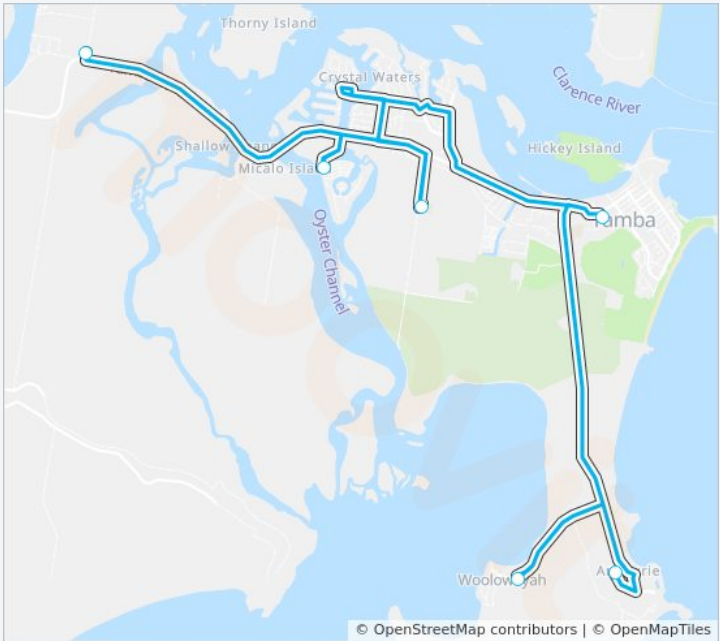

Angourie to Palmers Island PS

Get The App

The S713 line Angourie to Palmers Island PS has one route. For regular weekdays, their operation hours are:
(1) Palmers Island PS: 08:20
Use the Moovit App to find the closest S713 station near you and find out when is the next S713 arriving.

Direction: Palmers Island PS
6 stops
[VIEW LINE SCHEDULE](#)

- Pacific St at Lake St
- Honeyman Park, Lakes Blvd
- Yamba Claude St
- St James Primary School
- Palm Lake Resort Yamba, Orion Dr
- Palmers Island Public School, School Rd

S713 Time Schedule

Palmers Island PS Route Timetable:

Sunday	Not Operational
Monday	08:20
Tuesday	08:20
Wednesday	08:20
Thursday	08:20
Friday	08:20
Saturday	Not Operational

S713 Info

Direction: Palmers Island PS
Stops: 6
Trip Duration: 48 min
Line Summary: