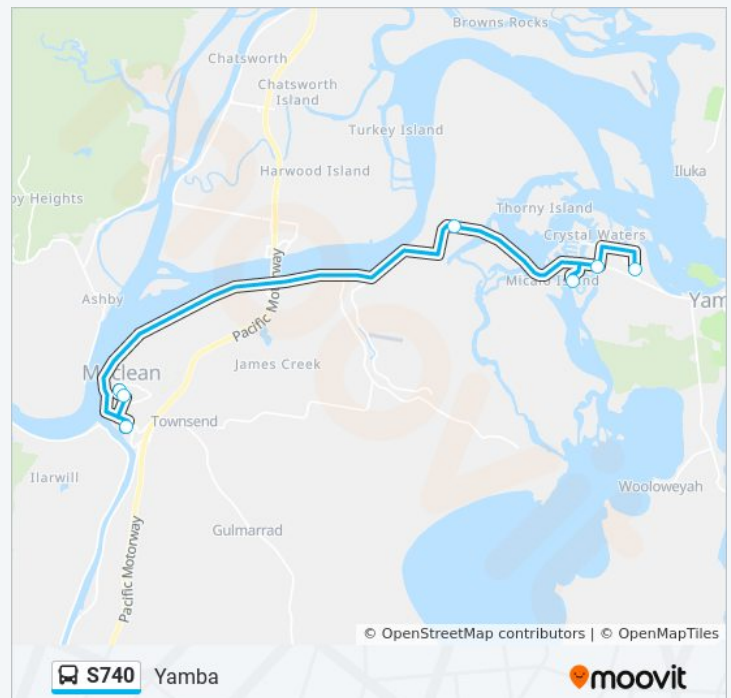

Yamba

Get The App

The S740 line Yamba has one route. For regular weekdays, their operation hours are:

(1) Yamba: 15:42

Use the Moovit App to find the closest S740 station near you and find out when is the next S740 arriving.

Direction: Yamba

7 stops

[VIEW LINE SCHEDULE](#)

Maclean Public School, Woodford St

St Joseph's Primary School, Stanley St

Maclean High School, Woombah St

Palmers Island Public School, Yamba Rd

Palm Lake Resort Yamba, Orion Dr

Yamba Rd before Treelands Dr

Shores Dr opp Park Ave

S740 Time Schedule

Yamba Route Timetable:

Sunday	Not Operational
Monday	15:42
Tuesday	15:42
Wednesday	15:42
Thursday	15:42
Friday	15:42
Saturday	Not Operational

S740 Info

Direction: Yamba

Stops: 7

Trip Duration: 36 min

Line Summary:

S740 time schedules and route maps are available in an offline PDF at moovitapp.com. Use the [Moovit App](#) to see live bus times, train schedule or subway schedule, and step-by-step directions for all public transit in Sydney.