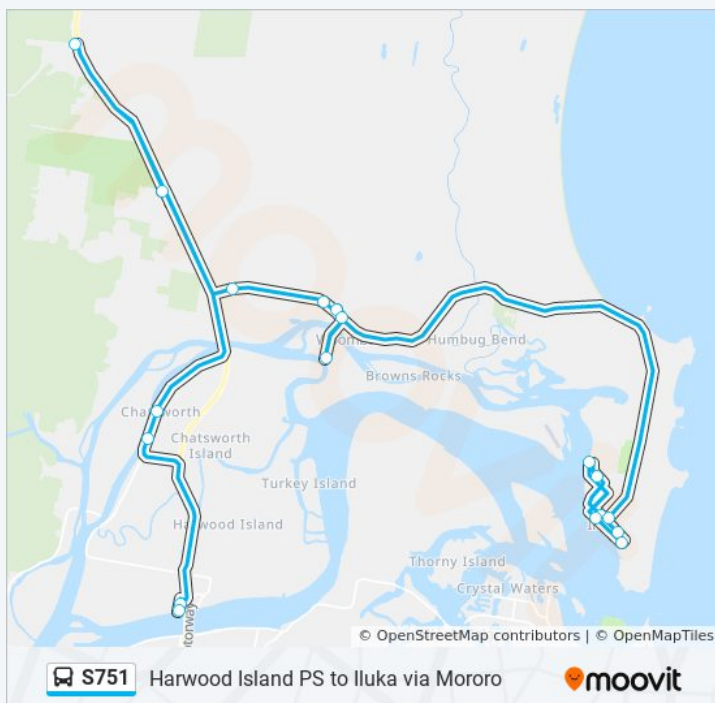

Harwood Island PS to Iluka via Mororo

Get The App

The S751 line Harwood Island PS to Iluka via Mororo has one route. For regular weekdays, their operation hours are:

(1) Iluka: 15:10

Use the Moovit App to find the closest S751 station near you and find out when is the next S751 arriving.

Direction: Iluka

18 stops

[VIEW LINE SCHEDULE](#)

- Harwood Island Public School, Morpeth St
- Morpeth St at River St
- Chatsworth Rd opp Chatsworth Island Public School
- Chatsworth Rd opp General Store
- Mororo Rd after Pacific Hwy
- Tullymorgan-Jackybulbin Rd at Pacific Hwy
- Iluka Rd opp Woombah Woods Caravan Park
- Iluka Rd after North St
- West St before Middle St
- Middle St opp Wharf St
- Goodwood Island Rd at Whitbys Lane
- Ken Leeson Oval, Owen St
- Spenser St at Vere St
- Crown St at Charles St
- Charles St at Young St
- Marandowie Dr opp Loxton Ave
- Compton St at Hogan St
- Spenser St after Young St

S751 Time Schedule

Iluka Route Timetable:

Sunday	Not Operational
Monday	15:10
Tuesday	15:10
Wednesday	15:10
Thursday	15:10
Friday	15:10
Saturday	Not Operational

S751 Info

Direction: Iluka

Stops: 18

Trip Duration: 67 min

Line Summary: