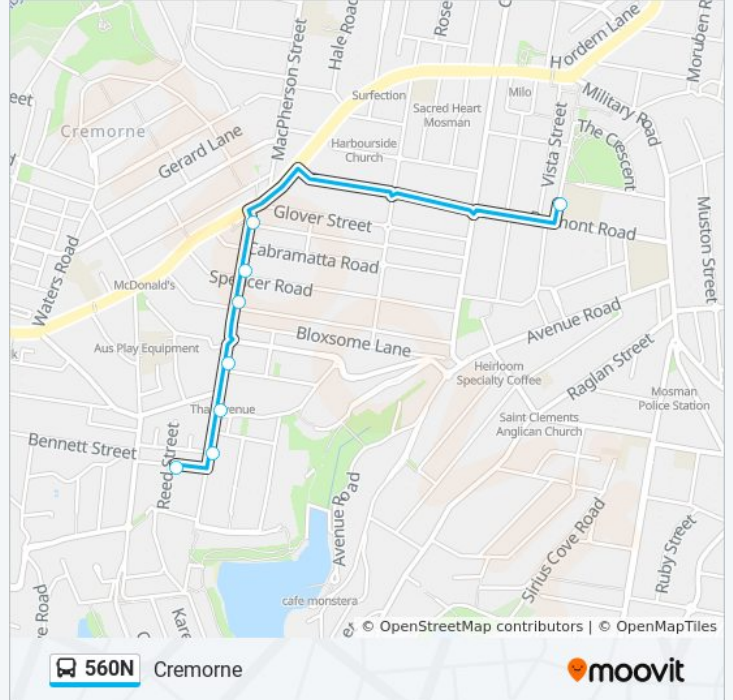

Direction: Cremorne

8 stops

[VIEW LINE SCHEDULE](#)

Mosman Public School, Myahgah Rd

Spofforth St after Military Rd

Spofforth St at Spencer Rd

Spofforth St at Holt Ave

Spofforth St at Brierley St

Spofforth St at Reginald St

Spofforth St opp Florence Lane

Florence St at Reed St

560N bus Time Schedule

Cremorne Route Timetable:

Sunday	Not Operational
Monday	15:20
Tuesday	15:20
Wednesday	15:20
Thursday	15:20
Friday	15:20
Saturday	Not Operational

560N bus Info

Direction: Cremorne

Stops: 8

Trip Duration: 8 min

Line Summary:

Direction: Mosman PS

7 stops

[VIEW LINE SCHEDULE](#)

Florence St at Spofforth St

Spofforth St opp Reginald St

Spofforth St at Cranbrook Ave

Spofforth St at Holt Ave

Spofforth St after Cabramatta Rd

Military Rd at Gouldsbury St

Mosman Public School, Myahgah Rd