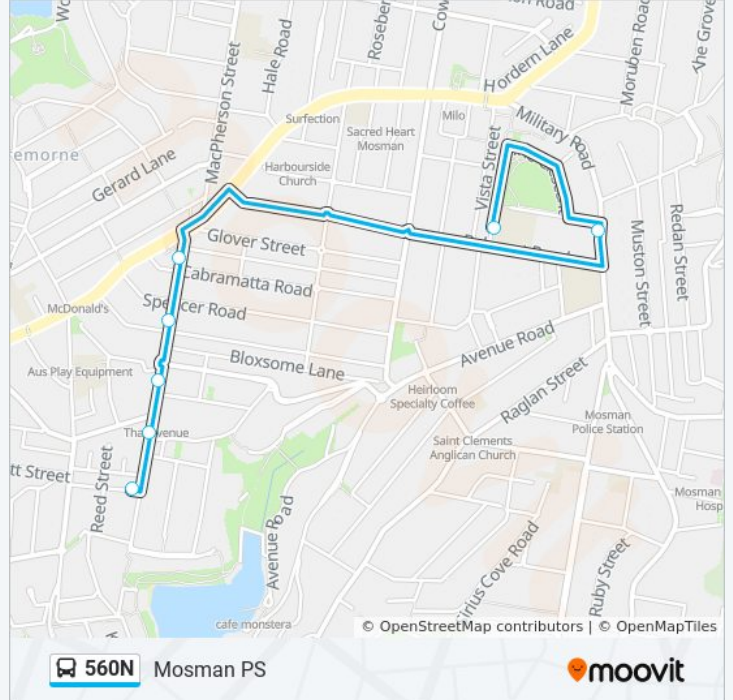

Direction: Cremorne

8 stops

[VIEW LINE SCHEDULE](#)

Mosman Public School, Myahgah Rd

Spofforth St after Military Rd

Spofforth St at Spencer Rd

Spofforth St at Holt Ave

Spofforth St at Brierley St

560N bus Info

Direction: Cremorne

Stops: 8

Trip Duration: 8 min

Line Summary:

Direction: Mosman PS

7 stops

[VIEW LINE SCHEDULE](#)

Florence St at Spofforth St

Spofforth St opp Reginald St

Spofforth St at Cranbrook Ave

Spofforth St at Holt Ave

Spofforth St after Cabramatta Rd

Military Rd at Gouldsbury St

Mosman Public School, Myahgah Rd

Trip Duration: 13 min

Line Summary:

560N bus time schedules and route maps are available in an offline PDF at moovitapp.com. Use the [Moovit App](#) to see live bus times, train schedule or subway schedule, and step-by-step directions for all public transit in Sydney.