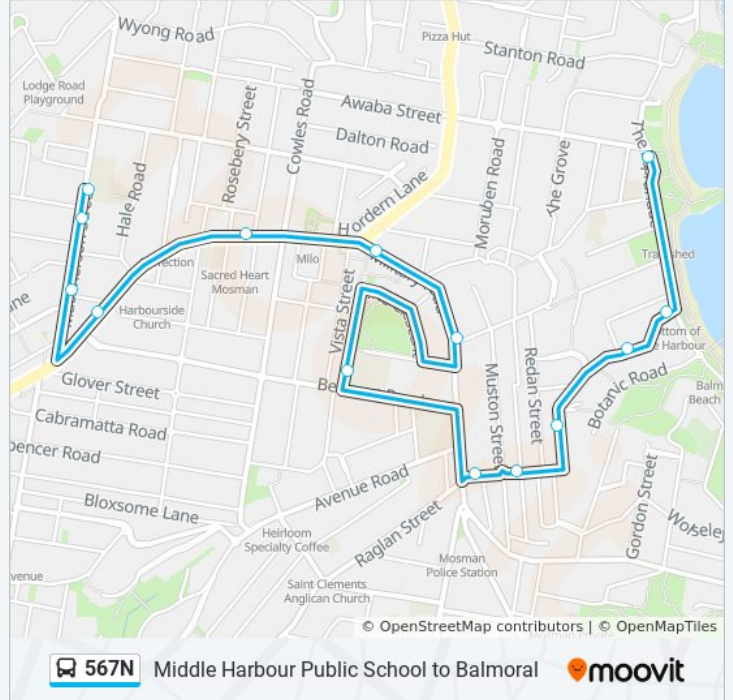

Use the Moovit App to find the closest 567N bus station near you and find out when is the next 567N bus arriving.

Direction: Balmoral Beach

14 stops

[VIEW LINE SCHEDULE](#)

Middle Harbour Public School, Macpherson St

Macpherson St opp Montague Rd

Macpherson St at Prince St

Military Rd at Prince St

Military Rd at Bond St

Spit Junction, Military Rd

Military Rd at Almora St

Mosman Public School, Myahgah Rd

Raglan St opp Martens Lane

Raglan St after Muston St

Raglan St opp Gibson Rd

Raglan St at Esther Rd

Raglan St at The Esplanade

The Esplanade at Awaba St

567N bus Time Schedule

Balmoral Beach Route Timetable:

Sunday	Not Operational
Monday	15:05
Tuesday	15:05
Wednesday	15:05
Thursday	15:05
Friday	15:05
Saturday	Not Operational

567N bus Info

Direction: Balmoral Beach

Stops: 14

Trip Duration: 22 min

Line Summary:

567N bus time schedules and route maps are available in an offline PDF at moovitapp.com. Use the [Moovit App](#) to see live bus times, train schedule or subway schedule, and step-by-step directions for all public transit in Sydney.