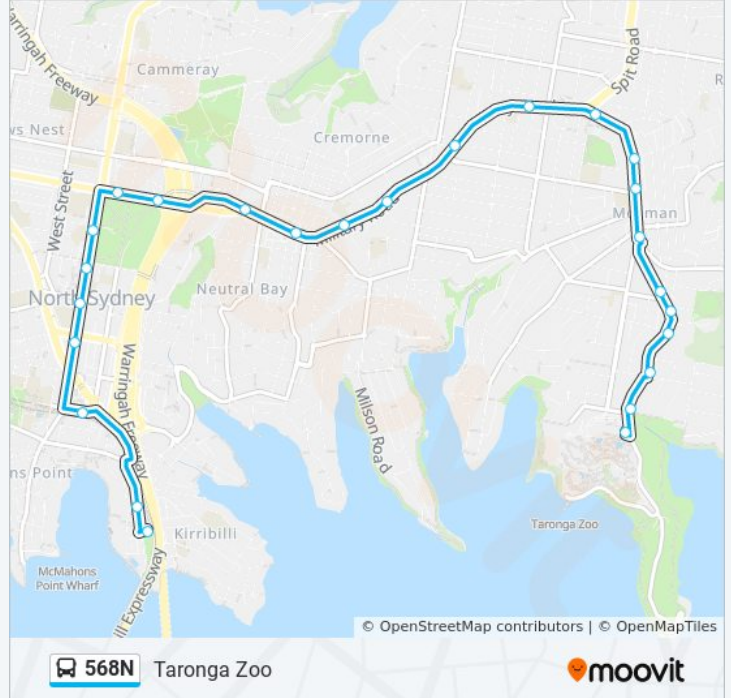

 **568N**

Taronga Zoo

Get The App

The 568N bus line Taronga Zoo has one route. For regular weekdays, their operation hours are:

(1) Taronga Zoo: 15:12

Use the Moovit App to find the closest 568N bus station near you and find out when is the next 568N bus arriving.

**Direction: Taronga Zoo**

25 stops

[VIEW LINE SCHEDULE](#)

- Fitzroy St at Alfred St
- Alfred St Sth opp Milsons Point Station
- North Sydney Station, Blue St, Stand D
- Miller St before Berry St
- Miller St at McLaren St
- Miller St at Ridge St
- Miller St at Carlow St
- Falcon St at Bardsley Gdns
- Falcon St at Moodie St
- Big Bear Shopping Centre, Military Rd
- Neutral Bay Junction, Military Rd, Stand E
- Military Rd opp Hampden Ave
- Military Rd opp Holt Ave
- Military Rd at Prince St
- Military Rd at Bond St
- Spit Junction, Military Rd
- Military Rd at Almora St
- Military Rd opp Mosman High School
- Military Rd after Raglan St
- Bradleys Head Rd at King Max St
- Bradleys Head Rd after Ellamatta Rd
- Bradleys Head Rd opp Union St

**568N bus Info**

**Direction:** Taronga Zoo

**Stops:** 25

**Trip Duration:** 33 min

**Line Summary:**

Bradleys Head Rd at Thompson St

Bradleys Head Rd opp Whiting Beach Rd

Taronga Zoo, Bradleys Head Rd

568N bus time schedules and route maps are available in an offline PDF at [moovitapp.com](https://moovitapp.com). Use the [Moovit App](#) to see live bus times, train schedule or subway schedule, and step-by-step directions for all public transit in Sydney.