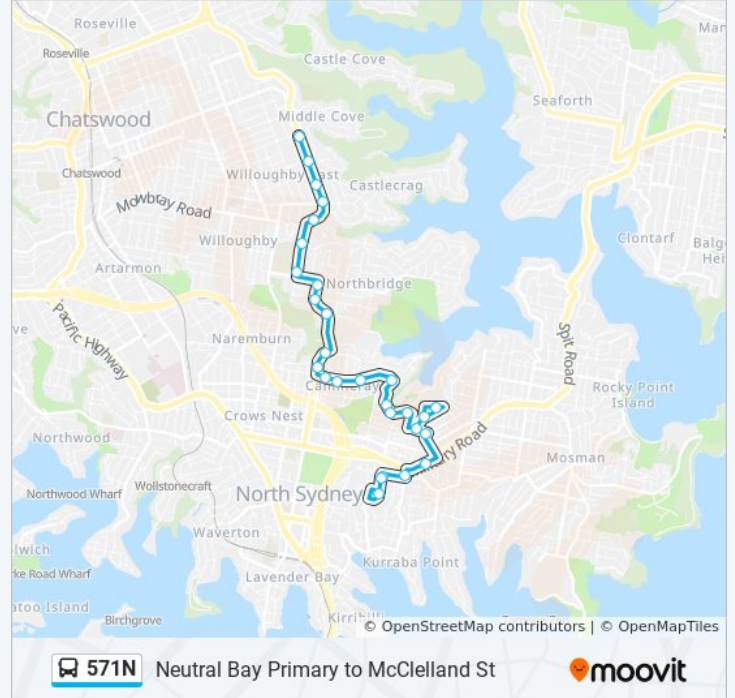

## Neutral Bay Primary to McClelland St

Get The App

The 571N bus line Neutral Bay Primary to McClelland St has one route. For regular weekdays, their operation hours are: (1) East Willoughby: 15:24  
Use the Moovit App to find the closest 571N bus station near you and find out when is the next 571N bus arriving.

### Direction: East Willoughby

28 stops

[VIEW LINE SCHEDULE](#)

- Ben Boyd Rd at Yeo St
- Ben Boyd Rd at Lindsay St
- Ben Boyd Rd before Yeo St
- Wycombe Rd before Military Rd
- Military Rd opp Hampden Ave
- Grasmere Rd at Waters Rd
- Benelong Rd after Brightmore St
- Benelong Rd at Brightmore St
- Benelong Rd at Grasmere Rd
- Earle St opp Young St
- Earle St opp Grafton St
- Grafton St at Fall St
- Carter St at Cammeray Rd
- Carter St at Avon St
- Carter St opp Colin St
- Palmer St opp Cammeray Public School
- Miller St opp Cammeray Public School
- Miller St opp Pine St
- Strathallen Ave opp Marana Rd
- Strathallen Ave at Baroona Rd
- Strathallen Ave at Sailors Bay Rd
- Eastern Valley Way opp Northbridge Plaza

### 571N bus Info

**Direction:** East Willoughby

**Stops:** 28

**Trip Duration:** 25 min

**Line Summary:**

Eastern Valley Way opp Tenilba Rd

Eastern Valley Way before Warners Ave

Eastern Valley Way at Edinburgh Rd

Eastern Valley Way before Sunnyside Cres

Eastern Valley Way at Robert St

Eastern Valley Way at McClelland St

571N bus time schedules and route maps are available in an offline PDF at [moovitapp.com](https://moovitapp.com). Use the [Moovit App](#) to see live bus times, train schedule or subway schedule, and step-by-step directions for all public transit in Sydney.