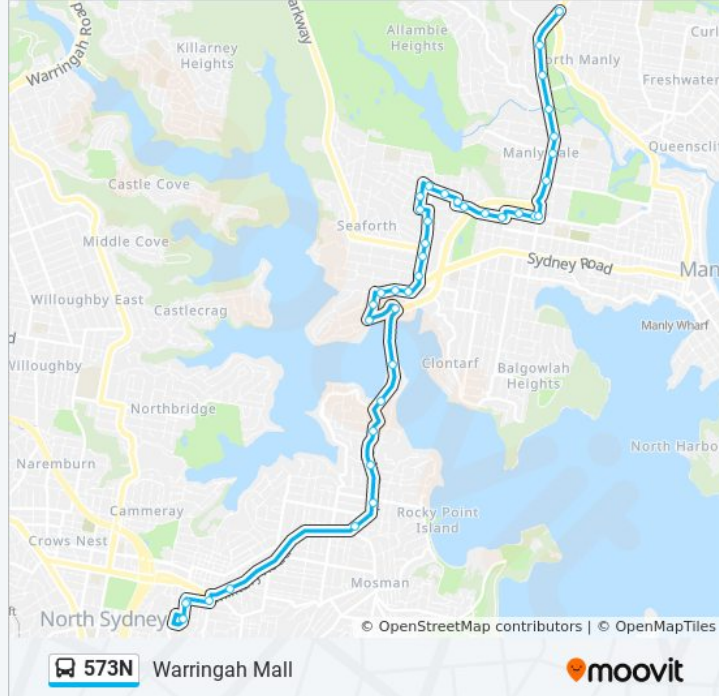

 573N

Warringah Mall

Get The App

The 573N bus line Warringah Mall has one route. For regular weekdays, their operation hours are:

(1) Warringah Mall: 15:26

Use the Moovit App to find the closest 573N bus station near you and find out when is the next 573N bus arriving.

Direction: Warringah Mall

39 stops

[VIEW LINE SCHEDULE](#)

- Ben Boyd Rd at Yeo St
- Ben Boyd Rd at Lindsay St
- Ben Boyd Rd before Yeo St
- Wycombe Rd before Military Rd
- Military Rd opp Hampden Ave
- Spit Junction B-Line, Spit Rd
- Spit Rd at Awaba St
- Spit Rd opp Parriwi Rd
- Spit Rd before Medusa St
- Spit Rd at Pearl Bay Ave
- Spit West Reserve, Spit Rd
- Battle Bvd at Manly Rd
- Battle Bvd at Seaforth Cres
- Palmerston Pl after Alan Ave
- Ponsonby Pde opp Palmerston Pl
- Ponsonby Pde at Panorama Pde
- Ponsonby Pde opp Old Sydney Rd
- Frenchs Forest Rd at Ellery Pde
- Frenchs Forest Rd opp Seaforth Public School
- Brook Rd opp Seaforth Public School
- Bangaroo St at Worroobil St
- St Pauls Rd opp Hunter St

Stops: 39

Trip Duration: 39 min

Line Summary:

Hunter St before Woodbine St

Woodbine Street Shops, Woodbine St

Woodbine St at Kalauai St

Daisy St opp Woodbine St

Myrtle St at Abingdon St

Condamine St after Gordon St

Miller Reserve, Condamine St

Condamine St after James St

Condamine St at Pozieres Pde

Warringah Mall, Pittwater Rd, Stand D

573N bus time schedules and route maps are available in an offline PDF at moovitapp.com. Use the [Moovit App](#) to see live bus times, train schedule or subway schedule, and step-by-step directions for all public transit in Sydney.