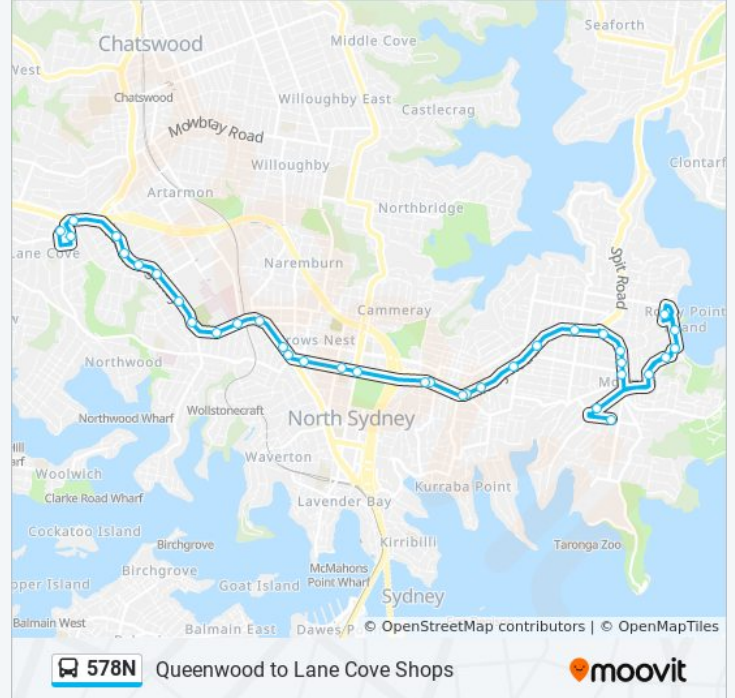

Direction: Lane Cove

36 stops

[VIEW LINE SCHEDULE](#)

- Queenwood School for Girls, Queen St
- Mosman Preparatory School, Raglan St
- Queenwood School for Girls, Waitovu St
- The Esplanade opp Hunter Park
- Raglan St at The Esplanade
- Raglan St opp Esther Rd
- Raglan St after Gibson Rd
- Mosman High School, Military Rd
- Military Rd at Gouldsbury St
- Military Rd opp Almora St
- Spit Junction, Military Rd
- Military Rd at Wudgong St
- Military Rd opp Prince St
- Military Rd before Cabramatta Rd
- Military Rd opp Redlands Senior Campus
- Neutral Bay Junction, Military Rd, Stand D
- Neutral Bay Junction, Military Rd, Stand C
- Military Rd opp Big Bear Shopping Centre
- Watson Street Interchange, Stand B
- Falcon St at Miller St
- North Sydney Boys High School, Falcon St
- Falcon St at Alexander St

Direction: Lane Cove

Stops: 36

Trip Duration: 58 min

Line Summary:

Pacific Hwy after Shirley Rd

Pacific Hwy at Hume St

Pacific Hwy before Christie St

St Leonards Station, Pacific Hwy, Stand B

Pacific Hwy opp Gore Hill Oval

Pacific Hwy at Bellevue Ave

Pacific Hwy opp TAFE St Leonards

Pacific Hwy opp Campbell St

Pacific Hwy opp Dickson Ave

Pacific Hwy opp Hotham Pde

Pacific Hwy at Allison Ave

Lane Cove Interchange, Longueville Rd, Stand C

Lane Cove Aquatic Leisure Centre, Little St

Longueville Rd before Birdwood Ave

578N bus time schedules and route maps are available in an offline PDF at moovitapp.com. Use the [Moovit App](#) to see live bus times, train schedule or subway schedule, and step-by-step directions for all public transit in Sydney.