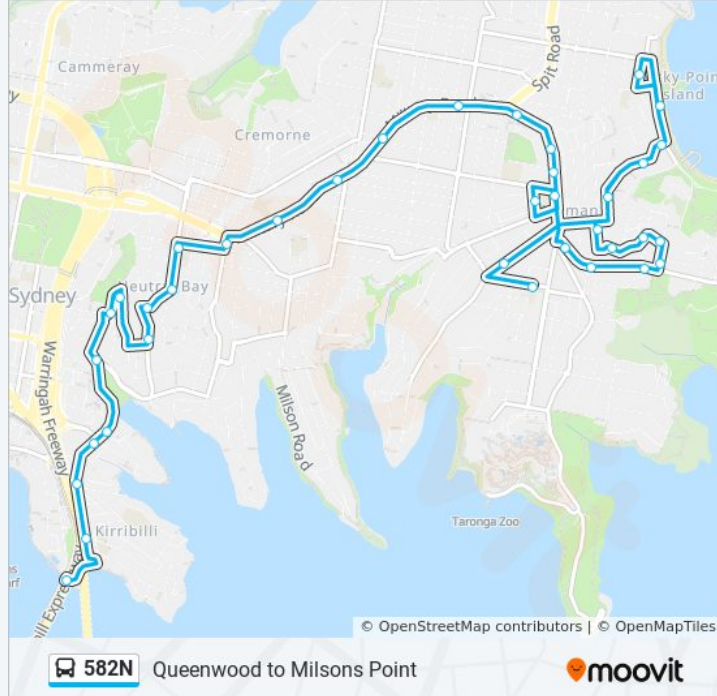

 **582N**

Queenwood to Milsons Point

Get The App

The 582N bus line Queenwood to Milsons Point has one route. For regular weekdays, their operation hours are:

(1) Milsons Point: 15:24

Use the Moovit App to find the closest 582N bus station near you and find out when is the next 582N bus arriving.

Direction: Milsons Point

37 stops

[VIEW LINE SCHEDULE](#)

- Queenwood School for Girls, Queen St
- Mosman Preparatory School, Raglan St
- Queenwood School for Girls, Waitovu St
- The Esplanade opp Hunter Park
- Raglan St at The Esplanade
- Raglan St opp Esther Rd
- Raglan St after Gibson Rd
- Redan St after Raglan St
- Wolseley Rd opp The Tar
- Wolseley Rd at Gordon St
- Wolseley Rd at Beaconsfield Rd
- Beaconsfield Rd at Frascatti Lane
- Middle Head Rd opp Gordon St
- Middle Head Rd at King Max St
- Middle Head Rd at Bradleys Head Rd
- Mosman High School, Gladstone Ave
- Mosman High School, Military Rd
- Military Rd at Gouldsbury St
- Military Rd opp Almora St
- Spit Junction, Military Rd
- Military Rd at Wudgong St
- Military Rd opp Prince St

Ben Boyd Rd opp Premier St

Ben Boyd Rd at Phillips St

Spruson St before Montpelier St

Montpelier St before Rawson St

Rawson St at Kurraba Rd

Clark Rd after Adderstone Ave

Clark Rd at High St

Broughton St opp Milsons Point Station

Broughton St at Pitt St

Olympic Dr before Alfred St

582N bus time schedules and route maps are available in an offline PDF at moovitapp.com. Use the [Moovit App](#) to see live bus times, train schedule or subway schedule, and step-by-step directions for all public transit in Sydney.