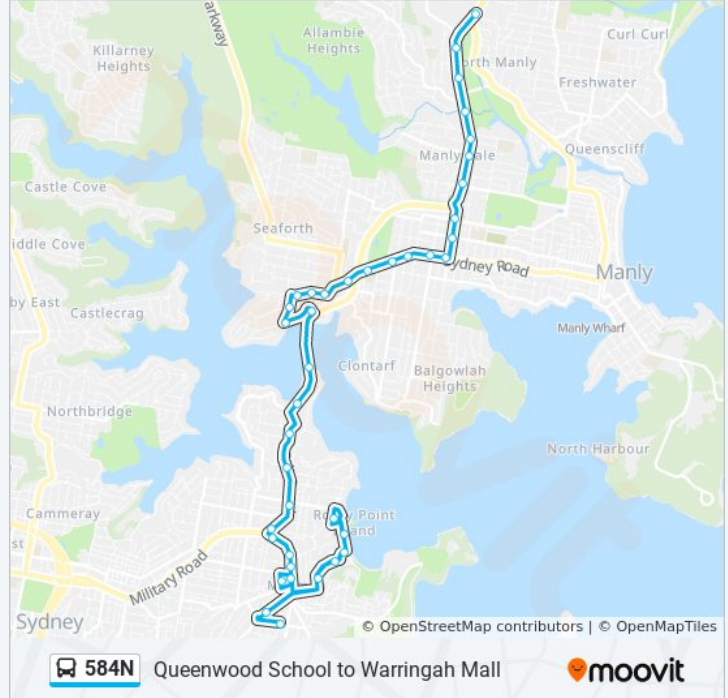

 **584N**

Queenwood School to Warringah Mall

Get The App

The 584N bus line Queenwood School to Warringah Mall has one route. For regular weekdays, their operation hours are:

(1) Warringah Mall: 15:25

Use the Moovit App to find the closest 584N bus station near you and find out when is the next 584N bus arriving.

Direction: Warringah Mall

39 stops

[VIEW LINE SCHEDULE](#)

- Queenwood School for Girls, Queen St
- Mosman Preparatory School, Raglan St
- Queenwood School for Girls, Waitovu St
- The Esplanade opp Hunter Park
- Raglan St at The Esplanade
- Raglan St opp Esther Rd
- Raglan St after Gibson Rd
- Mosman High School, Gladstone Ave
- Mosman High School, Military Rd
- Military Rd at Gouldsbury St
- Military Rd opp Almora St
- Spit Junction, Military Rd
- Spit Junction B-Line, Spit Rd
- Spit Rd at Awaba St
- Spit Rd opp Parriwi Rd
- Spit Rd before Medusa St
- Spit Rd at Pearl Bay Ave
- Spit West Reserve, Spit Rd
- Battle Bvd at Manly Rd
- Battle Bvd at Seaforth Cres
- Palmerston Pl after Alan Ave
- Ponsonby Pde opp Palmerston Pl

584N bus Time Schedule

Warringah Mall Route Timetable:

Sunday	Not Operational
Monday	15:25
Tuesday	15:25
Wednesday	15:25
Thursday	15:25
Friday	15:25
Saturday	Not Operational

584N bus Info

Direction: Warringah Mall

Stops: 39

Trip Duration: 55 min

Line Summary:

Ponsonby Pde at Panorama Pde
Ponsonby Pde opp Old Sydney Rd
Sydney Rd after Kempbridge Ave
Balgowlah Golf Club, Sydney Rd
Sydney Rd before Wanganella St
Sydney Rd at Rickard St
Sydney Rd before Woodland St
Sydney Rd at Condamine St
Condamine St at Griffiths St
Condamine St at Balgowlah Rd
Manly Vale B-Line, Condamine St
Condamine St opp Manly Vale Community Centre
Condamine St after Gordon St
Miller Reserve, Condamine St
Condamine St after James St
Condamine St at Pozieres Pde
Warringah Mall, Pittwater Rd, Stand D