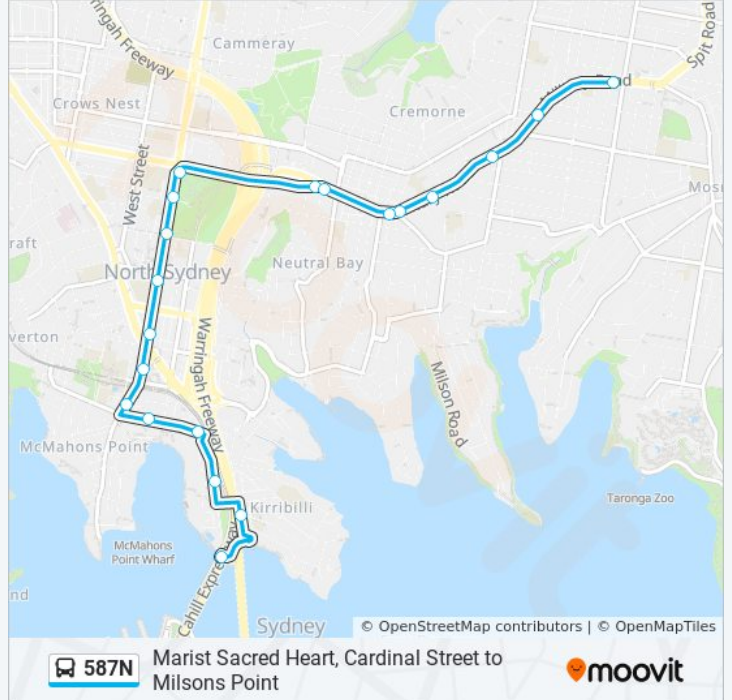

The 587N bus line Marist Sacred Heart, Cardinal Street to Milsons Point has one route. For regular weekdays, their operation hours are:

(1) Milsons Point: 15:05

Use the Moovit App to find the closest 587N bus station near you and find out when is the next 587N bus arriving.

Direction: Milsons Point

21 stops

[VIEW LINE SCHEDULE](#)

- Military Rd at Wudgong St
- Military Rd opp Prince St
- Military Rd before Cabramatta Rd
- Military Rd before Hampden Ave
- Neutral Bay Junction, Military Rd, Stand D
- Neutral Bay Junction, Military Rd, Stand B
- Military Rd opp Big Bear Shopping Centre
- Watson Street Interchange, Stand B
- Miller St at Falcon St
- Miller St opp Carlow St
- North Sydney Oval, Miller St
- Victoria Cross Station, Miller St, Stand A
- Miller St after McLaren St
- Victoria Cross Station, Miller St, Stand F
- Miller St before Blue St
- Blues Point Rd before Lavender St
- Lavender St before Walker St
- Lavender St opp Cliff St
- Milsons Point Station, Alfred St Sth
- Broughton St at Pitt St
- Olympic Dr before Alfred St

587N bus Time Schedule

Milsons Point Route Timetable:

Sunday	Not Operational
Monday	15:05
Tuesday	15:05
Wednesday	15:05
Thursday	15:05
Friday	15:05
Saturday	Not Operational

587N bus Info

Direction: Milsons Point

Stops: 21

Trip Duration: 26 min

Line Summary:

587N bus time schedules and route maps are available in an offline PDF at moovitapp.com. Use the Moovit App to see live bus times, train schedule or subway schedule, and step-by-step directions for all public transit in Sydney.